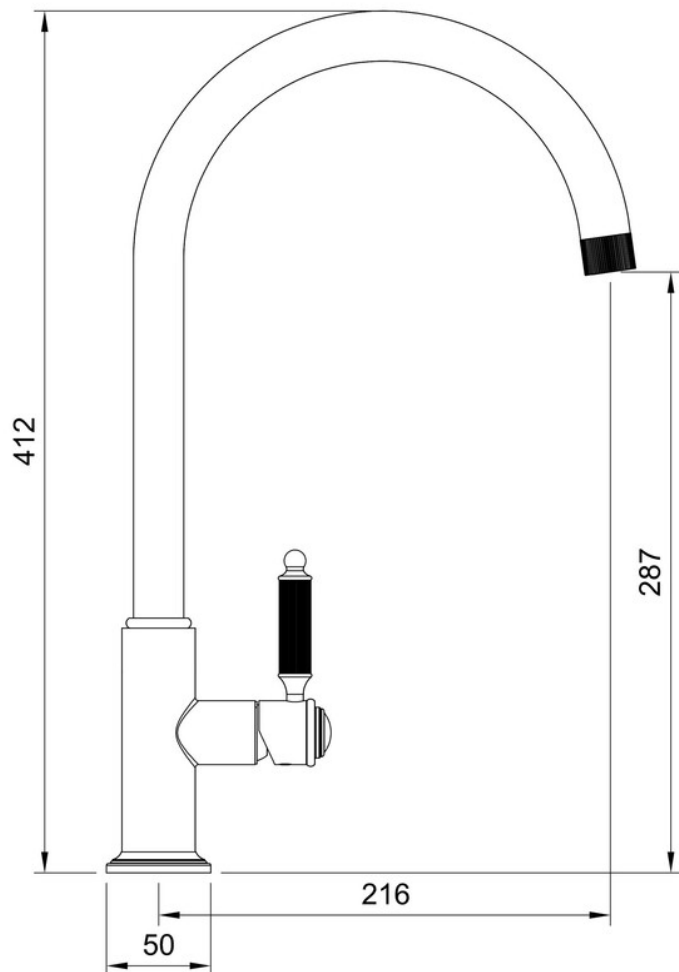

RANGEMASTER

SINKS & TAPS

Overall Height (mm)	412
Spout Reach (mm)	216
Spout Height (mm)	287
Spout Rotation Range	360°
Handle Type	Single Lever
Colour	Brushed Nickel
Bar Pressure Suitability	Medium Pressure
Min. Bar Pressure	0.75
Max. Bar Pressure	5.5
Mixed Flow Rate at 3 Bar Pressure (l/min)	10.44
Flow Type	Single flow
Recommended Hot Water Temperature	46°C
Maximum Hot Water Temperature	70°C
Handle Control	Half Turn
Centre Distance (mm)	-
Cartridge Type	Ceramic Disc Cartridge
Aerator Type	Honeycomb Aerator
Inlet Pipes	1/2" Stainless Flexible Hoses
Anti-Splash Spout	Yes
Pull Out Spray	No
WRAS Approved	No
Product Code	THEMSLBN/
Barcode	5015834055787

HEMLOCK SINGLE LEVER TAP BRUSHED NICKEL

THEMSLBN/

RANGEMASTER

SINKS & TAPS

Technical Drawing

Date of download: July 02, 2024

AGA Rangemaster continuously seeks improvements in specification, design and production of products and thus, alterations take place periodically. Whilst every effort is made to produce up to date resources, the information included here is intended as a guide. Always refer to the installation instructions when fitting, installation work should be completed by a professional tradesman.