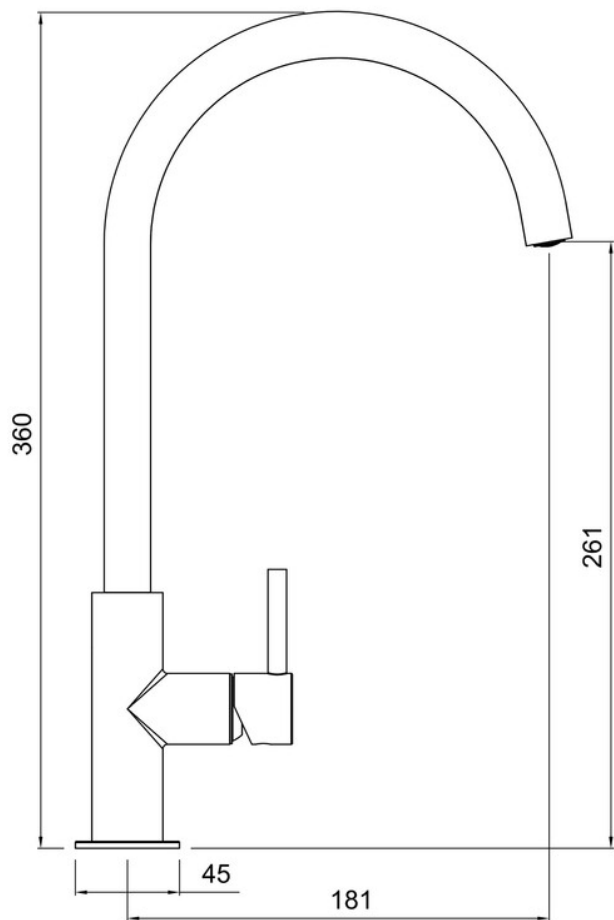

IGNEOUS SINGLE LEVER TAP ASH BLACK

TIGNSLAS/

RANGEMASTER

SINKS & TAPS

Overall Height (mm)	360
Spout Reach (mm)	181
Spout Height (mm)	261
Spout Rotation Range	360°
Handle Type	Single Lever
Colour	Ash Black
Bar Pressure Suitability	Medium Pressure
Min. Bar Pressure	0.7
Max. Bar Pressure	5.5
Mixed Flow Rate at 3 Bar Pressure (l/min)	9.21
Flow Type	Single flow
Recommended Hot Water Temperature	46°C
Maximum Hot Water Temperature	70°C
Handle Control	Half Turn
Centre Distance (mm)	-
Cartridge Type	Ceramic Disc Cartridge
Aerator Type	Honeycomb Aerator
Inlet Pipes	1/2" Stainless Flexible Hoses
Anti-Splash Spout	Yes
Pull Out Spray	No
WRAS Approved	No
Product Code	TIGNSLAS/
Barcode	5015834055886

IGNEOUS SINGLE LEVER TAP ASH BLACK

TIGNSLAS/

RANGEMASTER

SINKS & TAPS

Technical Drawing

Date of download: July 02, 2024

AGA Rangemaster continuously seeks improvements in specification, design and production of products and thus, alterations take place periodically. Whilst every effort is made to produce up to date resources, the information included here is intended as a guide. Always refer to the installation instructions when fitting, installation work should be completed by a professional tradesman.