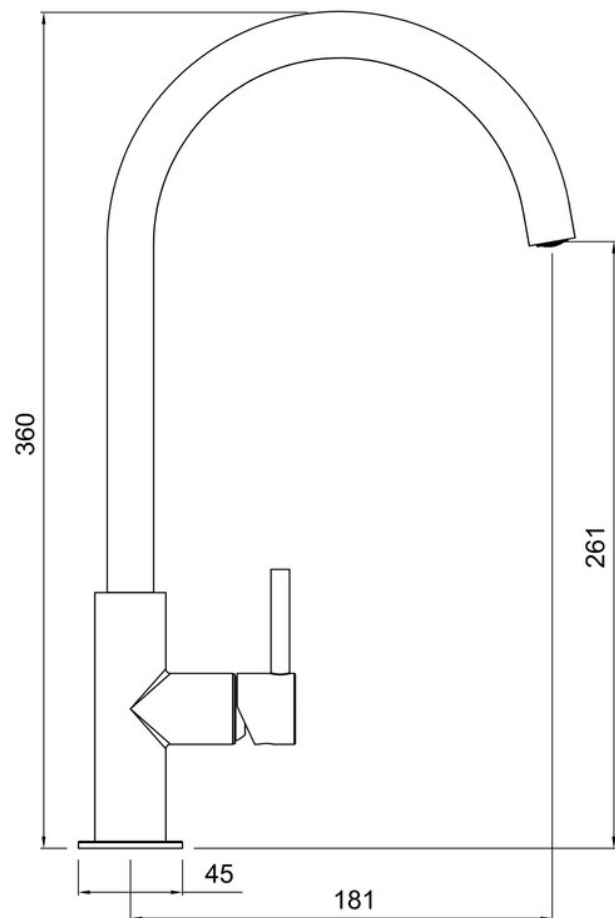

IGNEOUS SINGLE LEVER TAP CRYSTAL WHITE

TIGNSLCW/

RANGEMASTER

SINKS & TAPS

Overall Height (mm)	360
Spout Reach (mm)	181
Spout Height (mm)	261
Spout Rotation Range	360°
Handle Type	Single Lever
Colour	Crystal White
Bar Pressure Suitability	Medium Pressure
Min. Bar Pressure	0.7
Max. Bar Pressure	5.5
Mixed Flow Rate at 3 Bar Pressure (l/min)	9.21
Flow Type	Single flow
Recommended Hot Water Temperature	46°C
Maximum Hot Water Temperature	70°C
Handle Control	Half Turn
Centre Distance (mm)	-
Cartridge Type	Ceramic Disc Cartridge
Aerator Type	Honeycomb Aerator
Inlet Pipes	1/2" Stainless Flexible Hoses
Anti-Splash Spout	Yes
Pull Out Spray	No
WRAS Approved	No
Product Code	TIGNSLCW/
Barcode	5015834055893

IGNEOUS SINGLE LEVER TAP CRYSTAL WHITE

TIGNSLCW/

RANGEMASTER

SINKS & TAPS

Technical Drawing

Date of download: July 02, 2024

AGA Rangemaster continuously seeks improvements in specification, design and production of products and thus, alterations take place periodically. Whilst every effort is made to produce up to date resources, the information included here is intended as a guide. Always refer to the installation instructions when fitting, installation work should be completed by a professional tradesman.