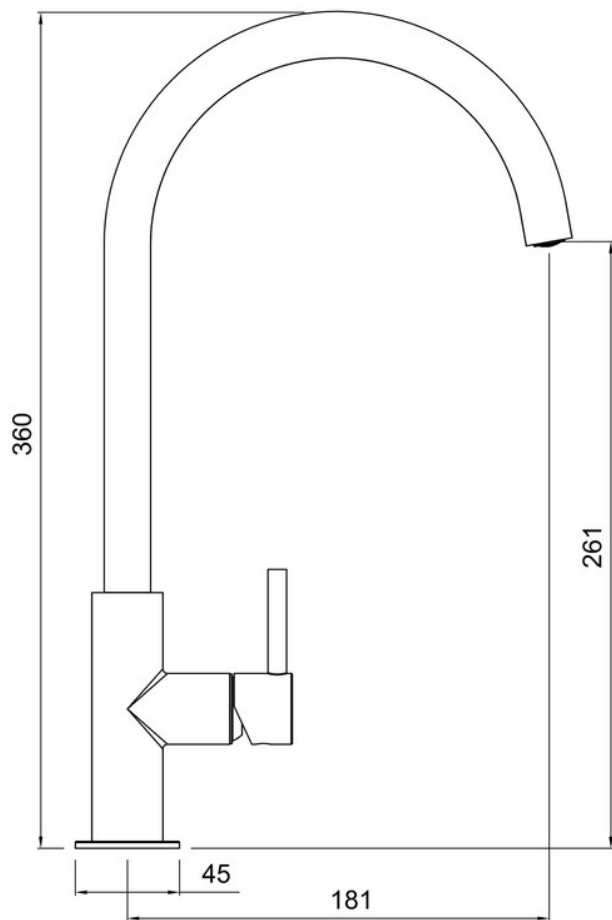

AGA Rangemaster continuously seeks improvements in specification, design and production of products and thus, alterations take place periodically. Whilst every effort is made to produce up to date resources, the information included here is intended as a guide. Always refer to the installation instructions when fitting, installation work should be completed by a professional tradesman.

IGNEOUS SINGLE LEVER TAP DOVE GREY

TIGNSLDG/

RANGEMASTER

SINKS & TAPS

Technical Drawing

Date of download: July 02, 2024

AGA Rangemaster continuously seeks improvements in specification, design and production of products and thus, alterations take place periodically. Whilst every effort is made to produce up to date resources, the information included here is intended as a guide. Always refer to the installation instructions when fitting, installation work should be completed by a professional tradesman.