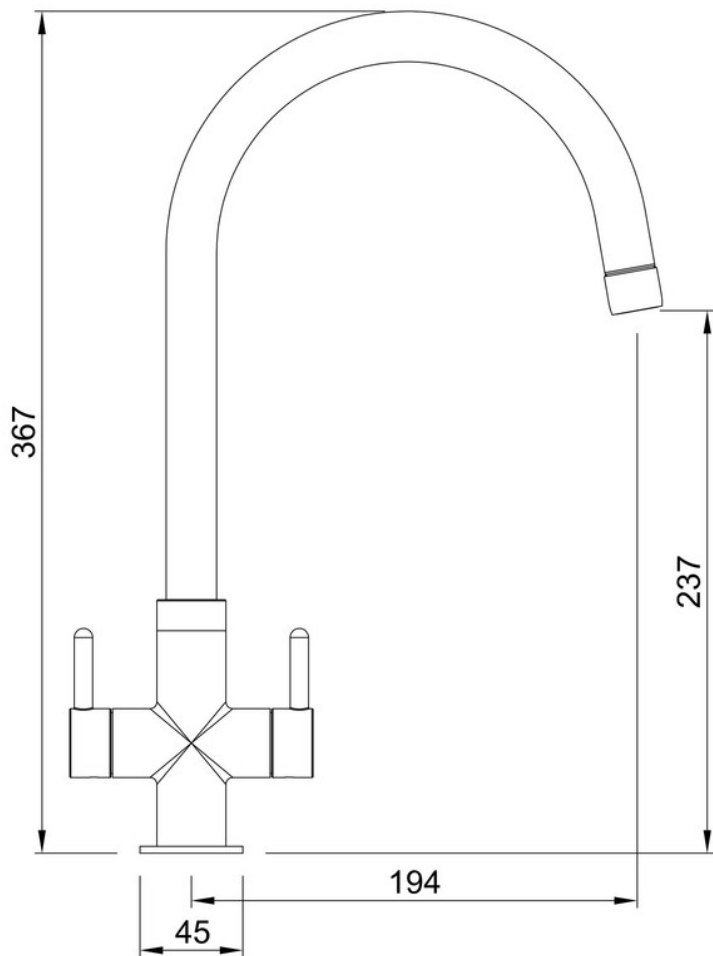

IGNEOUS DUAL LEVER TAP DOVE GREY

TIGNDLDG/

RANGEMASTER

SINKS & TAPS

Overall Height (mm)	367
Spout Reach (mm)	194
Spout Height (mm)	237
Spout Rotation Range	360°
Handle Type	Dual Lever
Colour	Dove Grey
Bar Pressure Suitability	All Pressure
Min. Bar Pressure	0.4
Max. Bar Pressure	5.5
Mixed Flow Rate at 3 Bar Pressure (l/min)	14.36
Flow Type	Single Flow
Recommended Hot Water Temperature	46°C
Maximum Hot Water Temperature	70°C
Handle Control	Quarter Turn
Centre Distance (mm)	-
Cartridge Type	Ceramic Disc Cartridge
Aerator Type	Honeycomb Aerator
Inlet Pipes	1/2" Stainless Flexible Hoses
Anti-Splash Spout	Yes
Pull Out Spray	No
WRAS Approved	No
Product Code	TIGNDLDG/
Barcode	5015834055930

IGNEOUS DUAL LEVER TAP DOVE GREY

TIGNDLDG/

RANGEMASTER

SINKS & TAPS

Technical Drawing

Date of download: August 23, 2024

AGA Rangemaster continuously seeks improvements in specification, design and production of products and thus, alterations take place periodically. Whilst every effort is made to produce up to date resources, the information included here is intended as a guide. Always refer to the installation instructions when fitting, installation work should be completed by a professional tradesman.