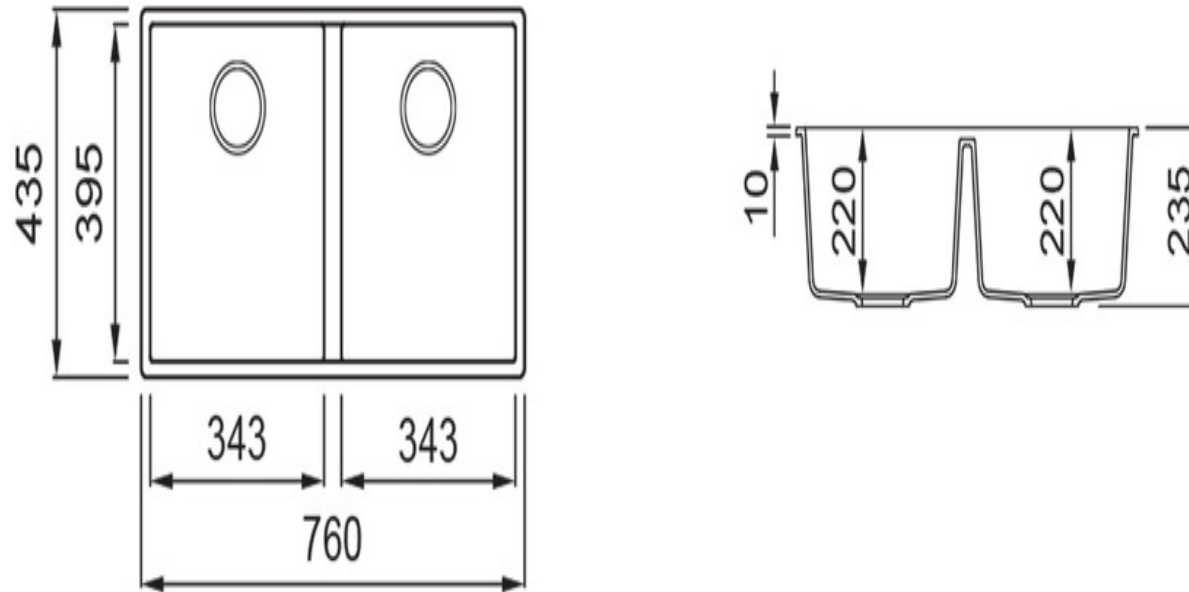

## SINKS & TAPS

Material	Igneous Granite
Material Gauge	-
Material Finish Bowl	-
Material Finish Drainer	-
Drainer Position	
Overall Length (mm)	760
Overall Width (mm)	435
Main Bowl Length (mm)	343
Main Bowl Width (mm)	395
Main Bowl Depth (mm)	220
Second Bowl Length (mm)	343
Second Bowl Width (mm)	395
Second Bowl Depth (mm)	220
Tap hole Size (mm)	1 x 35
Waste Size (mm)	1 x 90
Waste Kit	Included with sink (2 x 89mm BSW & overflow kit)
Min. Base Unit (mm)	800
Cutout Size Length (mm)	720
Cutout Size Width (mm)	400
Warranty Sinks (years)	20
Product Code	ORIUN7602CH/
Barcode	5015834056883

## Cut Out Template

Dimensions in mm. Not to scale.

Date of download: August 28, 2024

AGA Rangemaster continuously seeks improvements in specification, design and production of products and thus, alterations take place periodically. Whilst every effort is made to produce up-to date resources, the information included here is intended as a guide. Always refer to the product's installation instructions when fitting, installation work should be completed a professional tradesman.