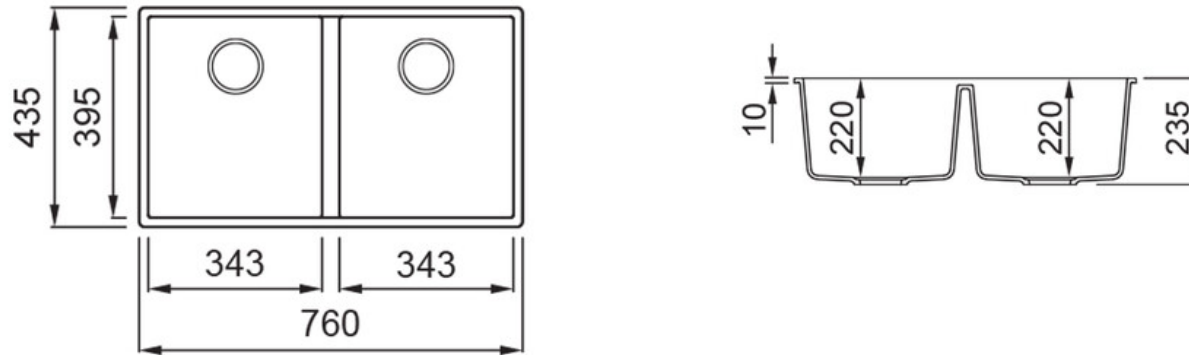

ORIDIAN UNDERMOUNT IGNEOUS GRANITE SINK

ORIUN7602CH/

Technical Drawing

Date of download: August 28, 2024

AGA Rangemaster continuously seeks improvements in specification, design and production of products and thus, alterations take place periodically. Whilst every effort is made to produce up-to date resources, the information included here is intended as a guide. Always refer to the product's installation instructions when fitting, installation work should be completed a professional tradesman.

ORIDIAN UNDERMOUNT IGNEOUS GRANITE SINK

ORIUN7602CH/