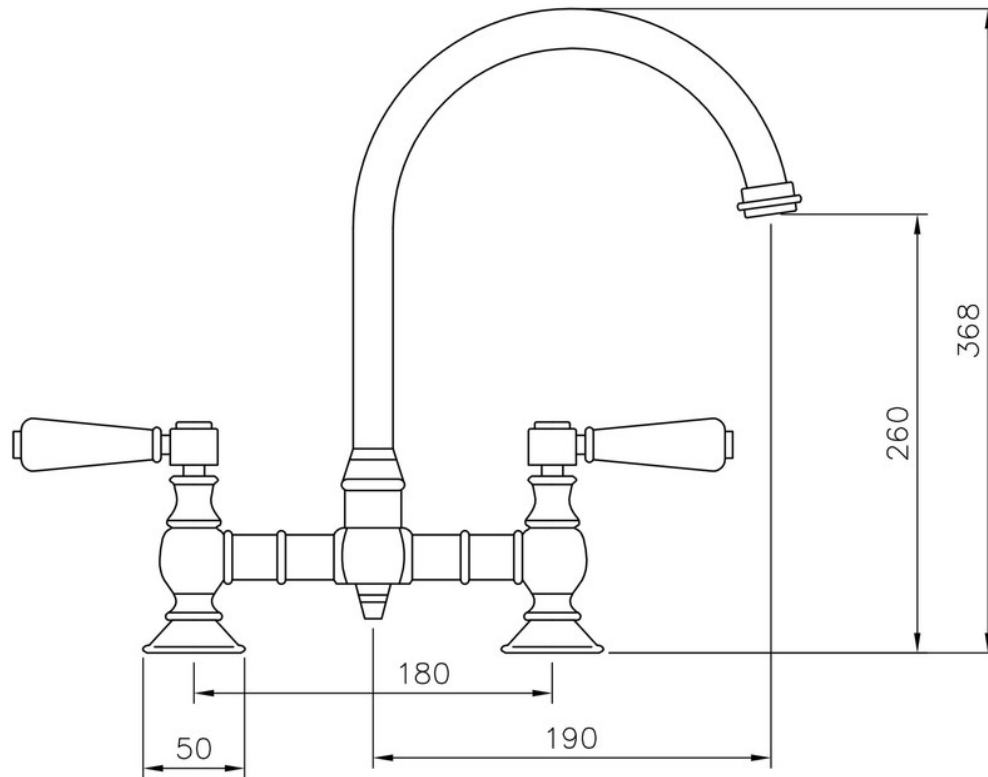

BELFAST TAP CHROME

TBL1CM/

Combining modern design with traditional good looks, the Belfast bridge kitchen tap is the perfect addition to any ceramic sink thanks to its complementary handle design.

- Suitable for all pressure water systems
- Featuring an anti-splash spout with honeycomb aerator design which mixes air with water to emit a water flow with no splash

RANGEmaster
sinks & taps

Overall Height (mm)	
Spout Reach (mm)	
Spout Height (mm)	
Spout Rotation Range	
Handle Type	
Colour	Chrome
Bar Pressure Suitability	
Min. Bar Pressure	
Max. Bar Pressure	
Mixed Flow Rate at 3 Bar Pressure (l/min)	
Flow Type	
Recommended Hot Water Temperature	
Maximum Hot Water Temperature	
Handle Control	
Centre Distance (mm)	
Cartridge Type	
Aerator Type	
Inlet Pipes	
Anti-Splash Spout	
Pull Out Spray	
WRAS Approved	
Product Code	TBL1CM/
Barcode	5015834032351

BELFAST TAP CHROME

TBL1CM/

RANGEmaster
sinks & taps

Technical Drawing

Date of download: July 19, 2023

AGA Rangemaster continuously seeks improvements in specification, design and production of products and thus, alterations take place periodically. Whilst every effort is made to produce up to date resources, the information included here is intended as a guide. Always refer to the installation instructions when fitting, installation work should be completed by a professional tradesman.