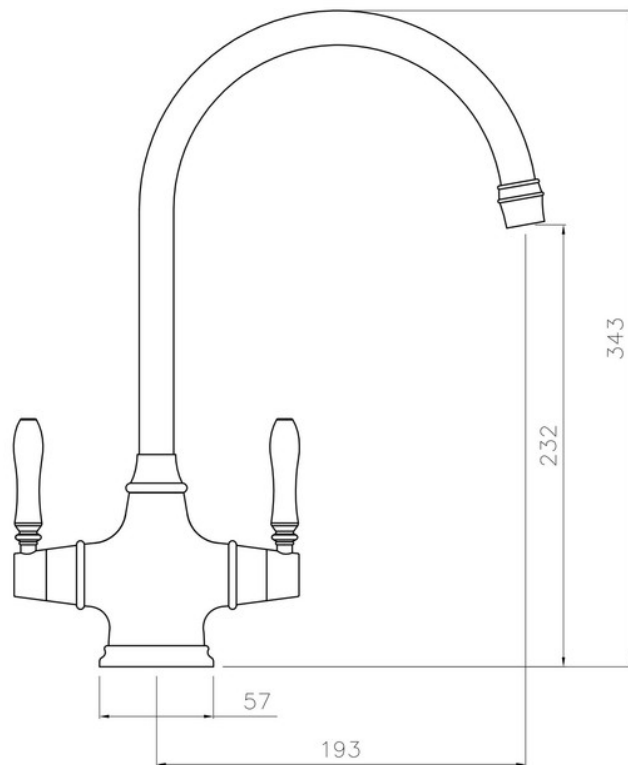

RANGEmaster
sinks & taps

Overall Height (mm)	
Spout Reach (mm)	
Spout Height (mm)	
Spout Rotation Range	
Handle Type	
Colour	Brushed
Bar Pressure Suitability	
Min. Bar Pressure	
Max. Bar Pressure	
Mixed Flow Rate at 3 Bar Pressure (l/min)	
Flow Type	
Recommended Hot Water Temperature	
Maximum Hot Water Temperature	
Handle Control	
Centre Distance (mm)	
Cartridge Type	
Aerator Type	
Inlet Pipes	
Anti-Splash Spout	
Pull Out Spray	
WRAS Approved	
Product Code	TBM1BF/
Barcode	5015834047911

BELFAST TAP BRUSHED

TBM1BF/

RANGEmaster
sinks & taps

Technical Drawing

Date of download: July 19, 2023

AGA Rangemaster continuously seeks improvements in specification, design and production of products and thus, alterations take place periodically. Whilst every effort is made to produce up to date resources, the information included here is intended as a guide. Always refer to the installation instructions when fitting, installation work should be completed by a professional tradesman.