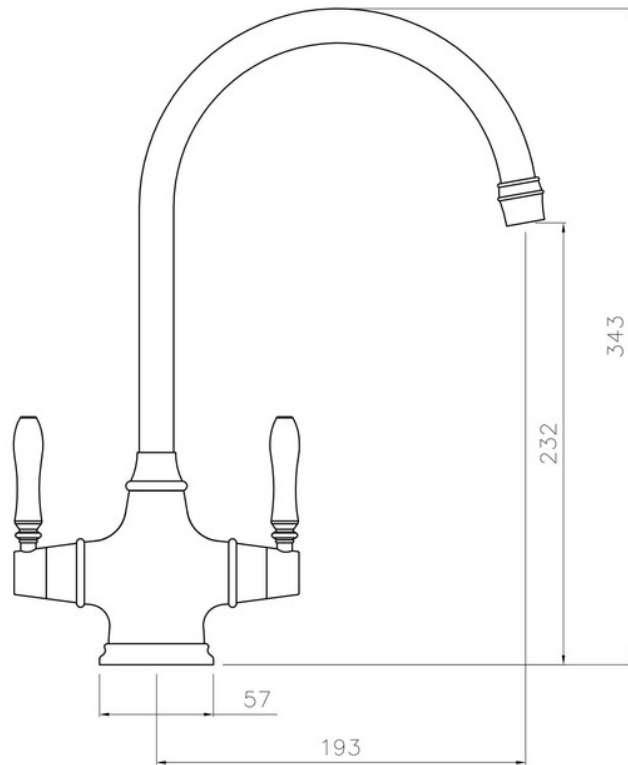

RANGEmaster
sinks & taps

Overall Height (mm)	
Spout Reach (mm)	
Spout Height (mm)	
Spout Rotation Range	
Handle Type	
Colour	Chrome
Bar Pressure Suitability	
Min. Bar Pressure	
Max. Bar Pressure	
Mixed Flow Rate at 3 Bar Pressure (l/min)	
Flow Type	
Recommended Hot Water Temperature	
Maximum Hot Water Temperature	
Handle Control	
Centre Distance (mm)	
Cartridge Type	
Aerator Type	
Inlet Pipes	
Anti-Splash Spout	
Pull Out Spray	
WRAS Approved	
Product Code	TBM1CM/
Barcode	5015834047904

BELFAST TAP CHROME

TBM1CM/

RANGEmaster
sinks & taps

Technical Drawing

Date of download: July 19, 2023

AGA Rangemaster continuously seeks improvements in specification, design and production of products and thus, alterations take place periodically. Whilst every effort is made to produce up to date resources, the information included here is intended as a guide. Always refer to the installation instructions when fitting, installation work should be completed by a professional tradesman.