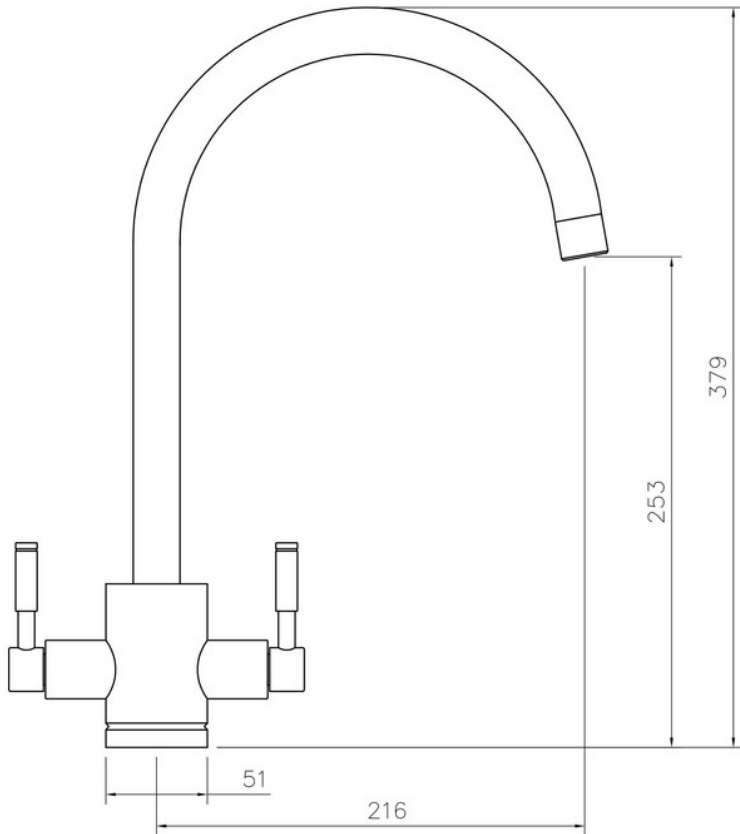

AQUATREND DUAL LEVER TAP BRUSHED BRASS

TRE1BB/

RANGEmaster
sinks & taps

Technical Drawing

Date of download: July 19, 2023

AGA Rangemaster continuously seeks improvements in specification, design and production of products and thus, alterations take place periodically. Whilst every effort is made to produce up to date resources, the information included here is intended as a guide. Always refer to the installation instructions when fitting, installation work should be completed by a professional tradesman.