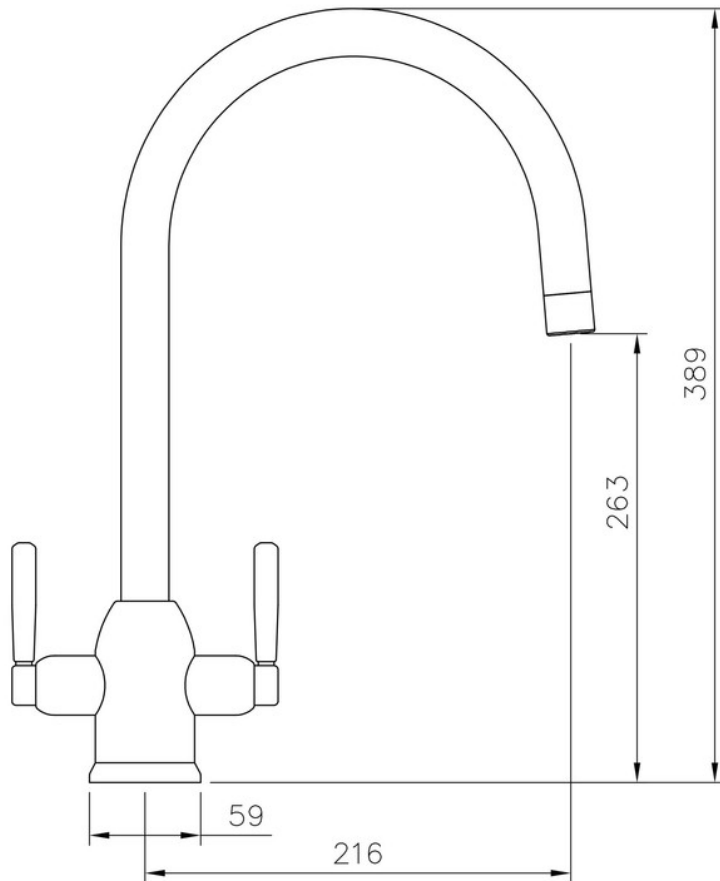

PARMA DUAL LEVER TAP BRUSHED

TPM1BF/

RANGEmaster
sinks & taps

Technical Drawing

Date of download: July 20, 2023

AGA Rangemaster continuously seeks improvements in specification, design and production of products and thus, alterations take place periodically. Whilst every effort is made to produce up to date resources, the information included here is intended as a guide. Always refer to the installation instructions when fitting, installation work should be completed by a professional tradesman.