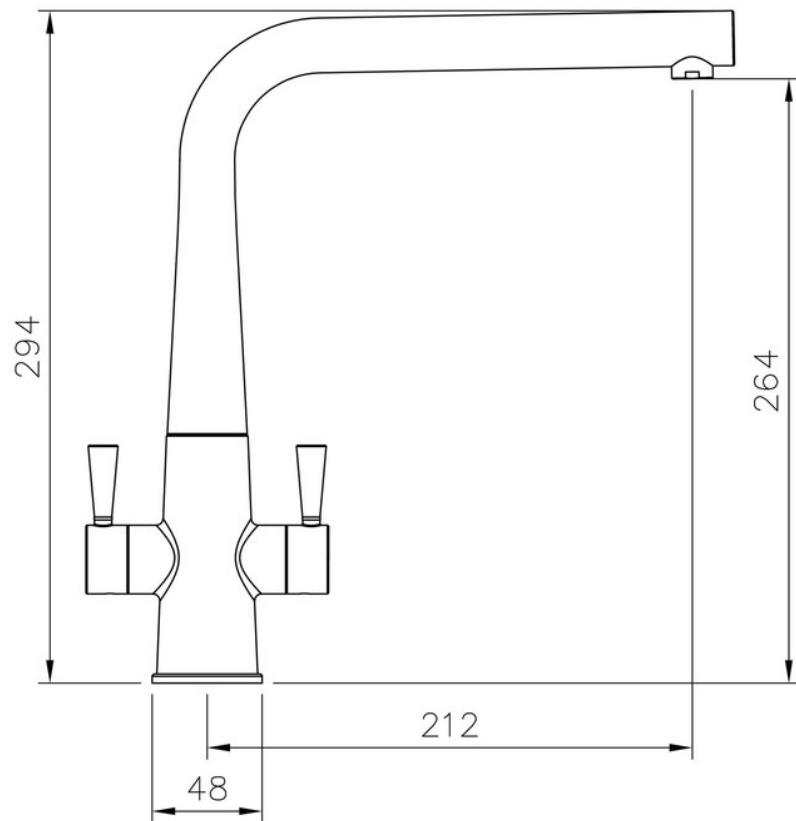

Overall Height (mm)	294
Spout Reach (mm)	212
Spout Height (mm)	264
Spout Rotation Range	360°
Handle Type	Dual Lever
Colour	Brushed Brass
Bar Pressure Suitability	
Min. Bar Pressure	0.3
Max. Bar Pressure	5.5
Mixed Flow Rate at 3 Bar Pressure (l/min)	17.47
Flow Type	Single Flow
Recommended Hot Water Temperature	46°C
Maximum Hot Water Temperature	70°C
Handle Control	Quarter Turn
Centre Distance (mm)	-
Cartridge Type	Ceramic Disc Cartridge
Aerator Type	Honeycomb Aerator
Inlet Pipes	1/2" Stainless Flexible Hoses
Anti-Splash Spout	Yes
Pull Out Spray	No
WRAS Approved	No
Product Code	TCO1BB/
Barcode	5015834051321

CONICAL DUAL LEVER TAP BRUSHED BRASS

TCO1BB/

RANGEmaster
sinks & taps

Technical Drawing

Date of download: July 20, 2023

AGA Rangemaster continuously seeks improvements in specification, design and production of products and thus, alterations take place periodically. Whilst every effort is made to produce up to date resources, the information included here is intended as a guide. Always refer to the installation instructions when fitting, installation work should be completed by a professional tradesman.