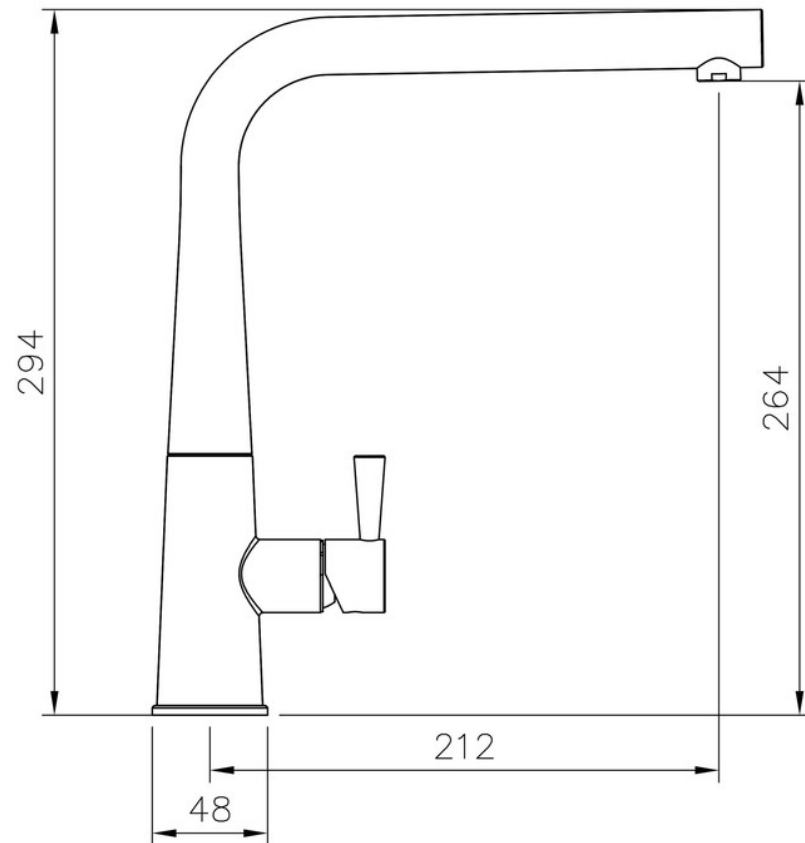

RANGEmaster
sinks & taps

Overall Height (mm)	294
Spout Reach (mm)	212
Spout Height (mm)	264
Spout Rotation Range	360°
Handle Type	Single Lever
Colour	Matt Black
Bar Pressure Suitability	
Min. Bar Pressure	0.6
Max. Bar Pressure	5.5
Mixed Flow Rate at 3 Bar Pressure (l/min)	11.64
Flow Type	Single Flow
Recommended Hot Water Temperature	46°C
Maximum Hot Water Temperature	70°C
Handle Control	Quarter Turn
Centre Distance (mm)	-
Cartridge Type	Ceramic Disc Cartridge
Aerator Type	Honeycomb Aerator
Inlet Pipes	1/2" Stainless Flexible Hoses
Anti-Splash Spout	Yes
Pull Out Spray	No
WRAS Approved	No
Product Code	TCOSL1MB/
Barcode	5015834051291

CONICAL SINGLE LEVER TAP MATT BLACK

TCOSL1MB/

RANGEmaster
sinks & taps

Technical Drawing

Date of download: July 20, 2023

AGA Rangemaster continuously seeks improvements in specification, design and production of products and thus, alterations take place periodically. Whilst every effort is made to produce up to date resources, the information included here is intended as a guide. Always refer to the installation instructions when fitting, installation work should be completed by a professional tradesman.