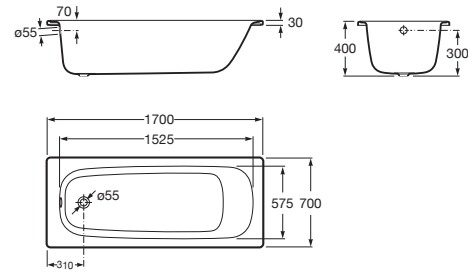

CONTESA

Rectangular steel bath

FEATURES

- Capacity (people): 1
- Drain: Not included
- Earth connection
- Installation legs: With legs
- Installation structure: With feet
- Installation type: Drop-in, With front panel
- Internal height (mm): 300
- Internal length (mm): 1525
- Internal width (mm): 575
- Material: Steel
- Shape: Rectangular

DIMENSIONS

- Length 1700 mm
- Width 700 mm
- Height 400 mm

COLOURS AND FINISHES

TECHNICAL DRAWINGS

Steel thickness

Steel thickness: 2.4mm

Contesa

This collection is instantly recognisable because of the femininity of its design and the sobriety of its finish. Refined lines where functionality and elegance go hand in hand in a perfect and thought-provoking balance.