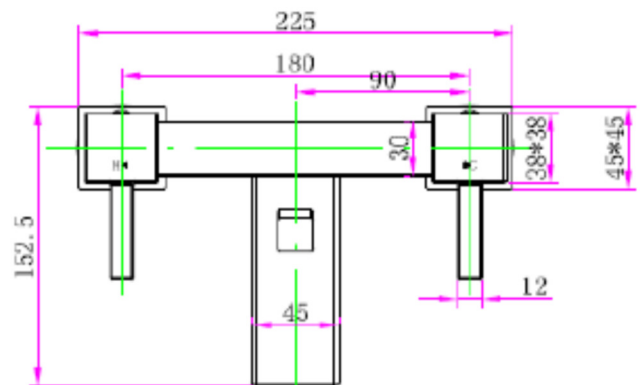

SAGITTARIUS

TAPS & SHOWERING

Construction	Brass Body (CuZn40Pb18)
Finishes	Chrome plated to BS EN 248
Product Type	Contemporary
Water Pressure	Min. 0.2 bar, Max. 6.0 bar
Plumbing Systems	Suitable for all plumbing systems
Standards	Complies with BS5412, BS EN200
Certification	Manufactured to comply with WRAS
Fitting	Flexi tail pipe

ARKE BATH SHOWER
MIXER & NO 1 KIT CHROME
AR/105/C

Flow Rates (Litres per minute)

Bar	0.1	0.2	0.3	0.4	0.5	1	1.5	2	2.5	3	4	5
AR105	12	16.8	20.04	24.3	27.71	38.42	47.06	54.34		66.55	76.84	85.91

The information contained on this page was correct at the date of issue. Fitting dimensions are provided as a guide only. Some variation may occur due to manufacturing tolerances. We pursue a policy of continuing improvement in design and performance of our products and so reserve the right to change specifications without prior notice