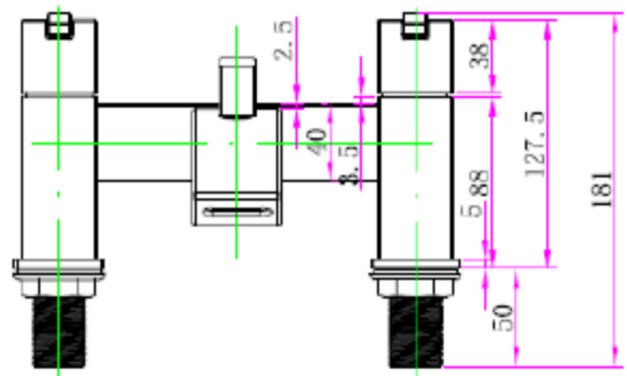

SAGITTARIUS

TAPS & SHOWERING

Construction	Brass Body (CuZn40Pb18)
Finishes	Chrome plated to BS EN 248
Product Type	Contemporary
Water Pressure	Min. 0.2 bar, Max. 6.0 bar
Plumbing Systems	Suitable for all plumbing systems
Standards	Complies with BS5412, BS EN200
Certification	Manufactured to comply with WRAS
Fitting	Flexi tail pipe

ARKE BATH SHOWER
MIXER & NO 1 KIT CHROME
AR/105/C

Flow Rates (Litres per minute)

Bar	0.1	0.2	0.3	0.4	0.5	1	1.5	2	2.5	3	4	5
AR105	12	16.8	20.04	24.3	27.71	38.42	47.06	54.34		66.55	76.84	85.91

The information contained on this page was correct at the date of issue. Fitting dimensions are provided as a guide only. Some variation may occur due to manufacturing tolerances. We pursue a policy of continuing improvement in design and performance of our products and so reserve the right to change specifications without prior notice