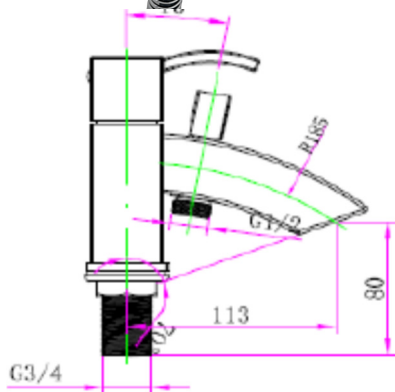

SAGITTARIUS

TAPS & SHOWERING

Construction	Brass Body (CuZn40Pb18)
Finishes	Chrome plated to BS EN 248
Product Type	Contemporary
Water Pressure	Min. 0.2 bar, Max. 6.0 bar
Plumbing Systems	Suitable for all plumbing systems
Standards	Complies with BS5412, BS EN200
Certification	Manufactured to comply with WRAS
Fitting	Flexi tail pipe

ARKE BATH SHOWER
MIXER & NO 1 KIT CHROME
AR/105/C

Flow Rates (Litres per minute)

Bar	0.1	0.2	0.3	0.4	0.5	1	1.5	2	2.5	3	4	5
AR105	12	16.8	20.04	24.3	27.71	38.42	47.06	54.34		66.55	76.84	85.91

The information contained on this page was correct at the date of issue. Fitting dimensions are provided as a guide only. Some variation may occur due to manufacturing tolerances. We pursue a policy of continuing improvement in design and performance of our products and so reserve the right to change specifications without prior notice