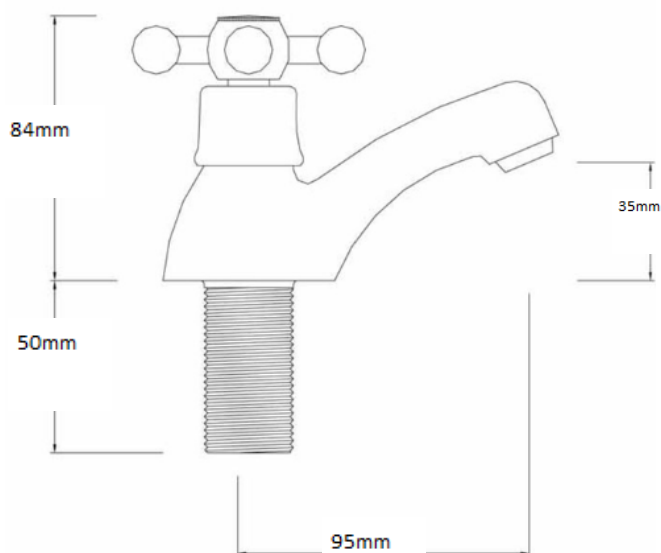

SAGITTARIUS

TAPS & SHOWERING

Construction	Brass Body, Brass Handle
Finish	Chrome
Style	Traditional
Water Pressure Tested Between	Min 0.1 bar, max 5.0bar
Plumbing systems	Suitable for all plumbing systems
Connection inlet	3/4" BSP
Cartridge	Standard Turn
Guarantee	10years on chrome finish, 3 years serviceable parts

FANTASY BATH TAPS

CHROME

FA/102/C

The information contained on this page was correct at the date of issue. Fitting dimensions are provided as a guide only. Some variation may occur due to manufacturing tolerances. We pursue a policy of continuing improvement in design and performance of our products and so reserve the right to change specifications without prior notice