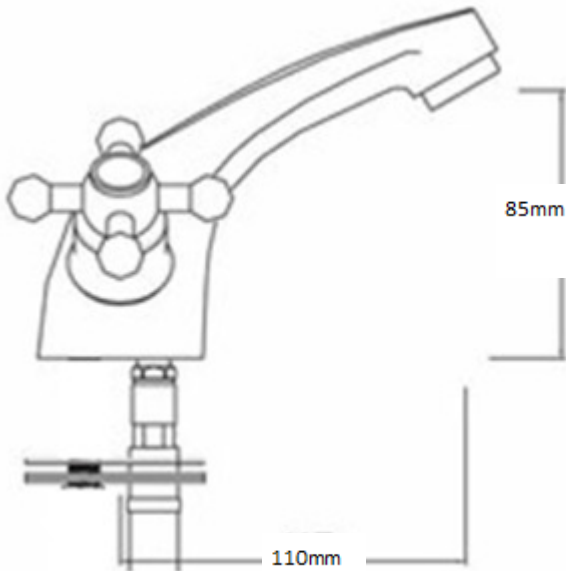

## TAPS & SHOWERING

Construction	Brass Body, Brass Handle
Finish	Chrome
Style	Traditional
Water Pressure Tested Between	Min 0.1 bar, max 5.0bar
Plumbing systems	Suitable for all plumbing systems
Connection inlet	1/2" BSP
Cartridge	Standard Turn
Guarantee	10years on chrome finish, 3 years serviceable parts

### MIXER CHROME

FA/106/C

The information contained on this page was correct at the date of issue. Fitting dimensions are provided as a guide only. Some variation may occur due to manufacturing tolerances. We pursue a policy of continuing improvement in design and performance of our products and so reserve the right to change specifications without prior notice