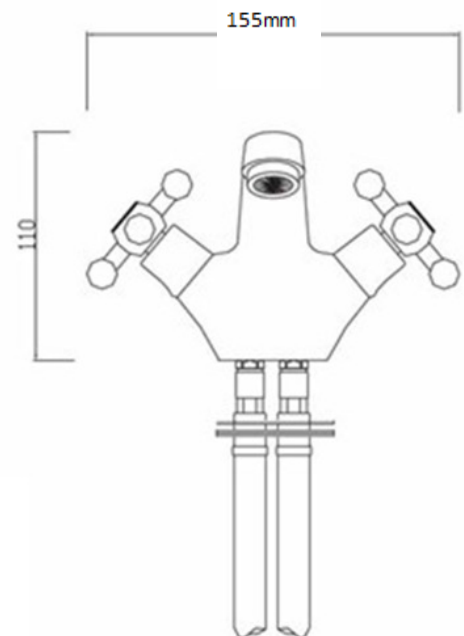

## TAPS & SHOWERING

Construction	Brass Body, Brass Handle
Finish	Chrome
Style	Traditional
Water Pressure Tested Between	Min 0.1 bar, max 5.0bar
Plumbing systems	Suitable for all plumbing systems
Connection inlet	1/2" BSP
Cartridge	Standard Turn
Guarantee	10years on chrome finish, 3 years serviceable parts

### MIXER CHROME

FA/106/C

The information contained on this page was correct at the date of issue. Fitting dimensions are provided as a guide only. Some variation may occur due to manufacturing tolerances. We pursue a policy of continuing improvement in design and performance of our products and so reserve the right to change specifications without prior notice