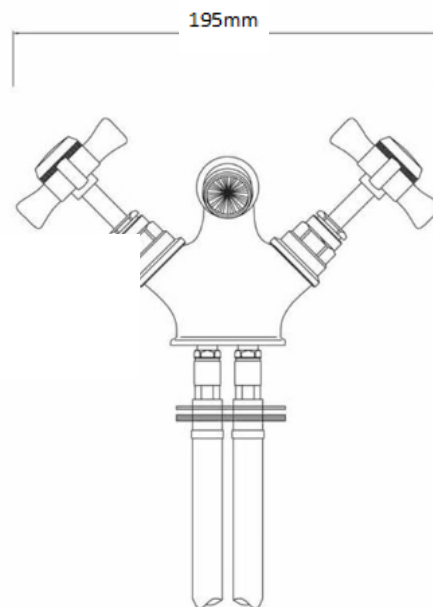

SAGITTARIUS

TAPS & SHOWERING

Construction	Brass Body, Brass Handle
Finish	Chrome
Style	Traditional
Water Pressure Tested Between	Min 0.1 bar, max 5.0bar
Plumbing systems	Suitable for all plumbing systems
Connection inlet	1/2" BSP
Cartridge	Standard Turn
Guarantee	10years on chrome finish, 3 years serviceable parts

CHURCHMAN MONO BIDET MIXER CHROME

CH/108/C

The information contained on this page was correct at the date of issue. Fitting dimensions are provided as a guide only. Some variation may occur due to manufacturing tolerances. We pursue a policy of continuing improvement in design and performance of our products and so reserve the right to change specifications without prior notice