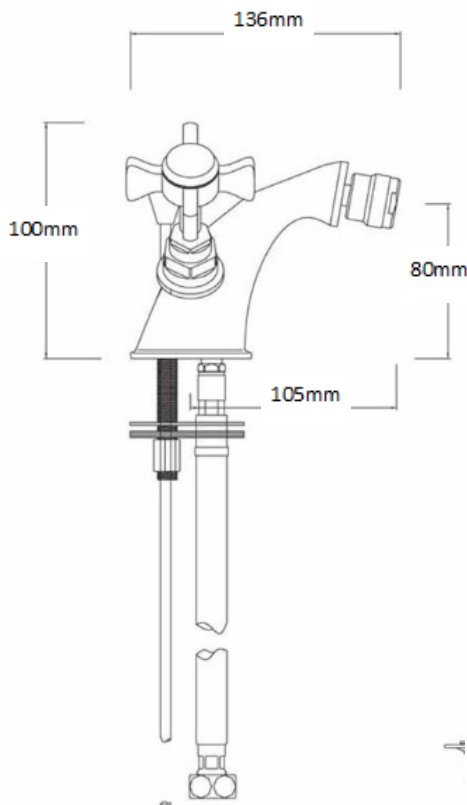

SAGITTARIUS

TAPS & SHOWERING

Construction	Brass Body, Brass Handle
Finish	Chrome
Style	Traditional
Water Pressure Tested Between	Min 0.1 bar, max 5.0bar
Plumbing systems	Suitable for all plumbing systems
Connection inlet	1/2" BSP
Cartridge	Standard Turn
Guarantee	10years on chrome finish, 3 years serviceable parts

CHURCHMAN MONO BIDET MIXER CHROME

CH/108/C

The information contained on this page was correct at the date of issue. Fitting dimensions are provided as a guide only. Some variation may occur due to manufacturing tolerances. We pursue a policy of continuing improvement in design and performance of our products and so reserve the right to change specifications without prior notice