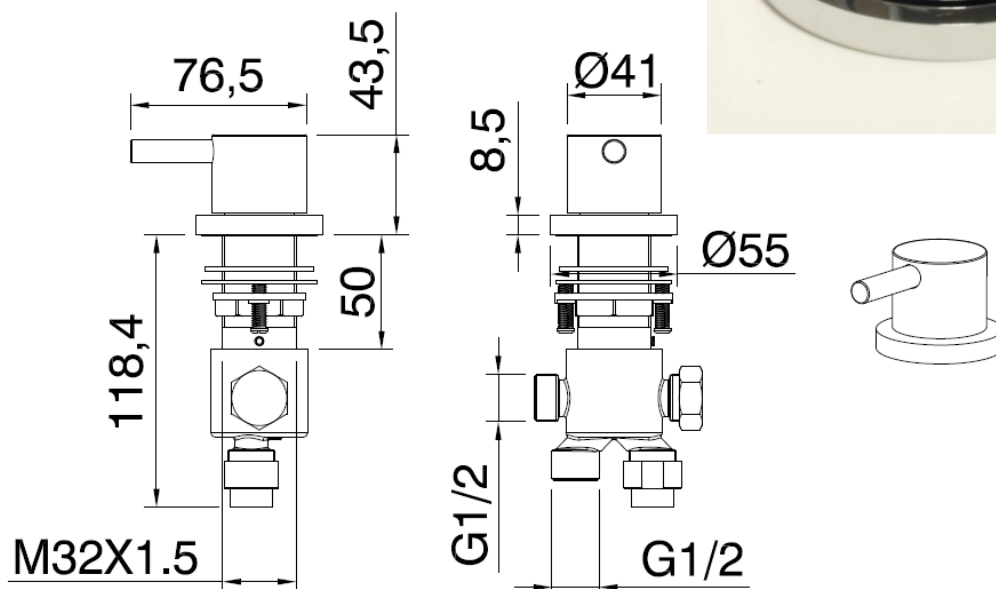

SAGITTARIUS

TAPS & SHOWERING

ERGO LEVER 2 WAY DECK
MOUNTED DIVERTER

CHROME

EL/147/C

The information contained on this page was correct at the date of issue. Fitting dimensions are provided as a guide only. Some variation may occur due to manufacturing tolerances. We pursue a policy of continuing improvement in design and performance of our products and so reserve the right to change specifications without prior notice