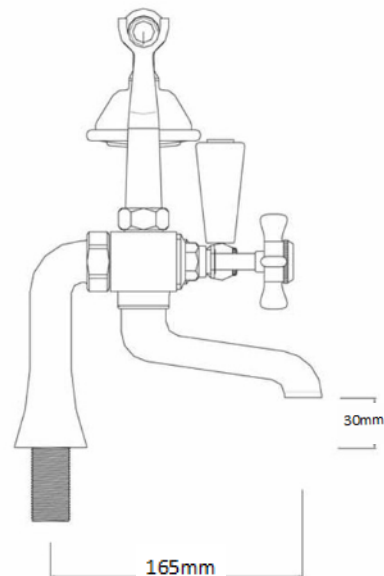

SAGITTARIUS

TAPS & SHOWERING

Construction	Brass Body, Brass Handle
Finish	Chrome
Style	Traditional
Water Pressure Tested Between	Min 0.1 bar, max 5.0bar
Plumbing systems	Suitable for all plumbing systems
Connection inlet	3/4" BSP
Cartridge	Standard Turn
Guarantee	10years on chrome finish, 3 years serviceable parts

CHURCHMAN BATH SHOWER MIXER CHROME

CH/105/C

The information contained on this page was correct at the date of issue. Fitting dimensions are provided as a guide only. Some variation may occur due to manufacturing tolerances. We pursue a policy of continuing improvement in design and performance of our products and so reserve the right to change specifications without prior notice