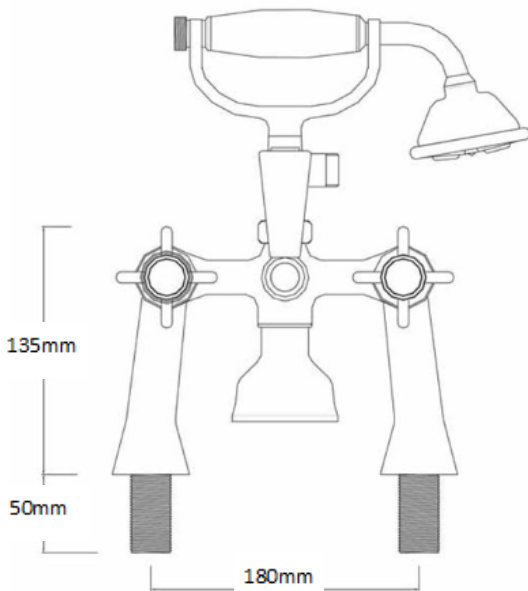

SAGITTARIUS

TAPS & SHOWERING

Construction	Brass Body, Brass Handle
Finish	Chrome
Style	Traditional
Water Pressure Tested Between	Min 0.1 bar, max 5.0bar
Plumbing systems	Suitable for all plumbing systems
Connection inlet	3/4" BSP
Cartridge	Standard Turn
Guarantee	10years on chrome finish, 3 years serviceable parts

CHURCHMAN BATH SHOWER MIXER CHROME

CH/105/C

The information contained on this page was correct at the date of issue. Fitting dimensions are provided as a guide only. Some variation may occur due to manufacturing tolerances. We pursue a policy of continuing improvement in design and performance of our products and so reserve the right to change specifications without prior notice