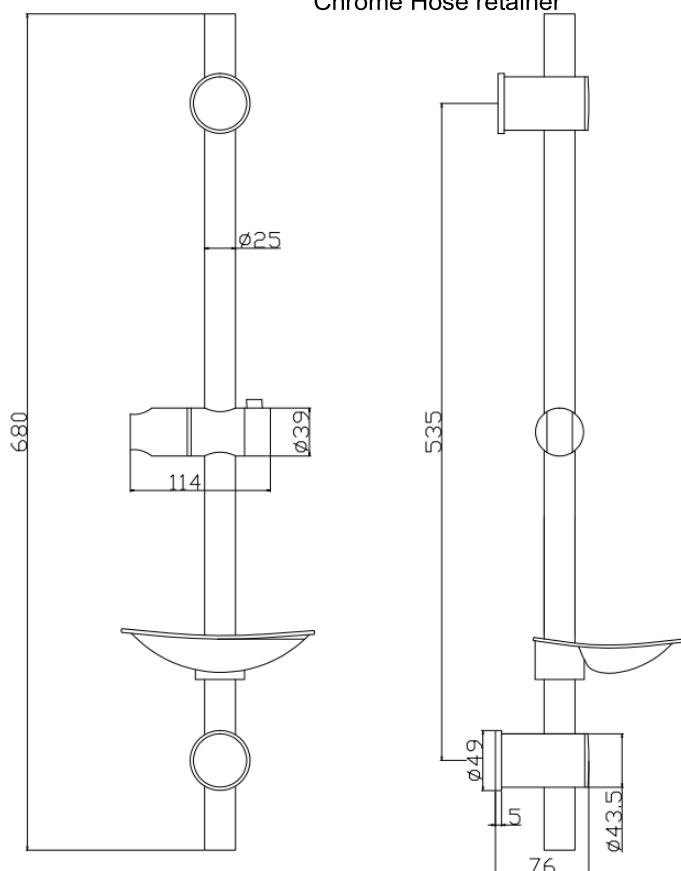

SAGITTARIUS

TAPS & SHOWERING

Construction	Stainless steel & ABS
Finishes	Chrome plated to BS EN 248
Product Type	Contemporary
Plumbing Systems	Suitable for all plumbing systems
Guarantee	1 year against manufacturing faults (excluding serviceable parts)
Additional Information	Chrome Stainless steel 680mm Rail Chrome adjustable ABS Handset holder Chrome ABS 3 modes Shower handset, G1/2" BSP Chrome Stainless steel 1.5m Shower hose, G1/2" BSP Chrome adjustable Fixing brackets Chrome Hose retainer

AURORA 3 MODE ADJUSTABLE SLIDE RAIL KIT CHROME SRK/551/C

**Adjustable
FIXING BRACKETS**
Ideal for replacing
existing slide rail kit

The information contained on this page was correct at the date of issue. Fitting dimensions are provided as a guide only. Some variation may occur due to manufacturing tolerances. We pursue a policy of continuing improvement in design and performance of our products and so reserve the right to change specifications without prior notice