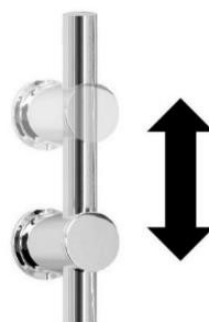

SAGITTARIUS

TAPS & SHOWERING

Construction	Stainless steel & ABS
Finishes	Chrome plated to BS EN 248
Product Type	Contemporary
Plumbing Systems	Suitable for all plumbing systems
Guarantee	1 year against manufacturing faults (excluding serviceable parts)
Additional Information	Chrome Stainless steel 680mm Rail Chrome adjustable ABS Handset holder Chrome ABS 3 modes Shower handset, G1/2" BSP Chrome Stainless steel 1.5m Shower hose, G1/2" BSP Chrome adjustable Fixing brackets Chrome Hose retainer

AURORA 3 MODE ADJUSTABLE SLIDE RAIL KIT CHROME SRK/551/C

**Adjustable
FIXING BRACKETS**
Ideal for replacing
existing slide rail kit

The information contained on this page was correct at the date of issue. Fitting dimensions are provided as a guide only. Some variation may occur due to manufacturing tolerances. We pursue a policy of continuing improvement in design and performance of our products and so reserve the right to change specifications without prior notice