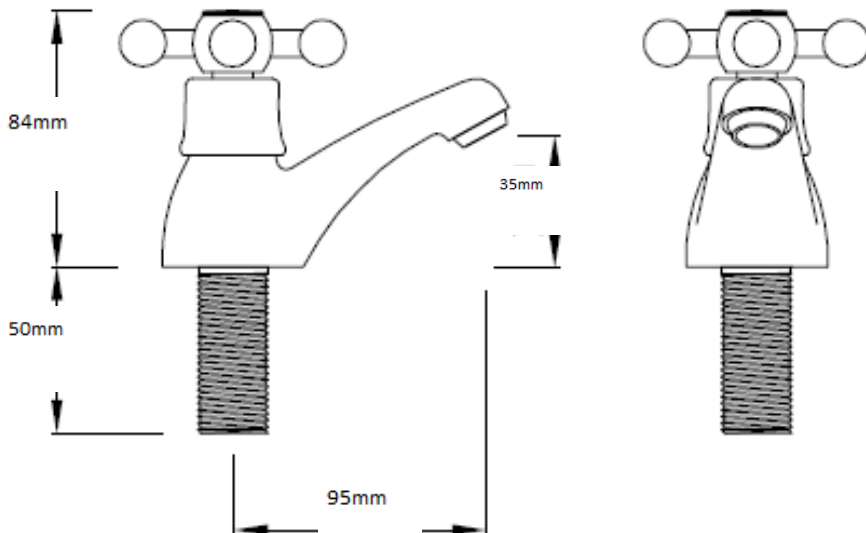

## TAPS & SHOWERING

Construction	Brass Body, Brass Handle
Finish	Chrome
Style	Traditional
Water Pressure Tested Between	Min 0.1 bar, max 5.0bar
Plumbing systems	Suitable for all plumbing systems
Connection inlet	1/2" BSP
Cartridge	Standard Turn
Guarantee	10years on chrome finish, 3 years serviceable parts

### FANTASY BASIN TAPS

CHROME

FA/101/C

The information contained on this page was correct at the date of issue. Fitting dimensions are provided as a guide only. Some variation may occur due to manufacturing tolerances. We pursue a policy of continuing improvement in design and performance of our products and so reserve the right to change specifications without prior notice