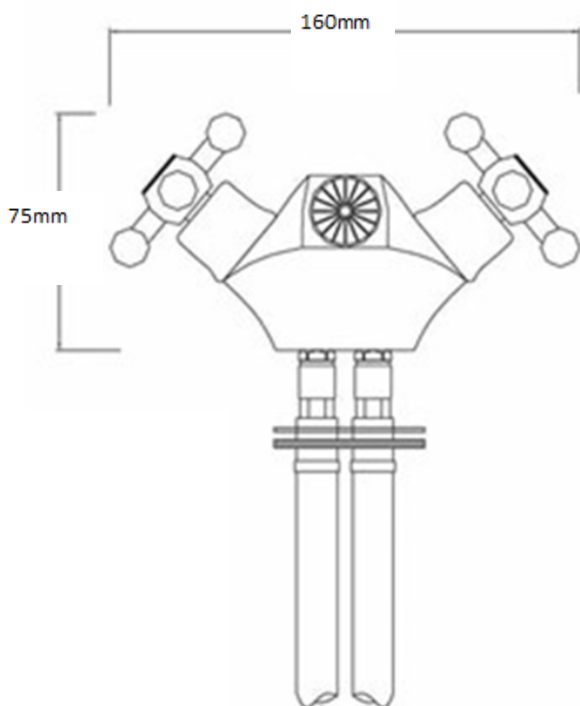

SAGITTARIUS

TAPS & SHOWERING

Construction	Brass Body, Brass Handle
Finish	Chrome
Style	Traditional
Water Pressure Tested Between	Min 0.1 bar, max 5.0bar
Plumbing systems	Suitable for all plumbing systems
Connection inlet	1/2" BSP
Cartridge	Standard Turn
Guarantee	10years on chrome finish, 3 years serviceable parts

FANTASY MONO BIDET

MIXER CHROME

FA/108/C

The information contained on this page was correct at the date of issue. Fitting dimensions are provided as a guide only. Some variation may occur due to manufacturing tolerances. We pursue a policy of continuing improvement in design and performance of our products and so reserve the right to change specifications without prior notice