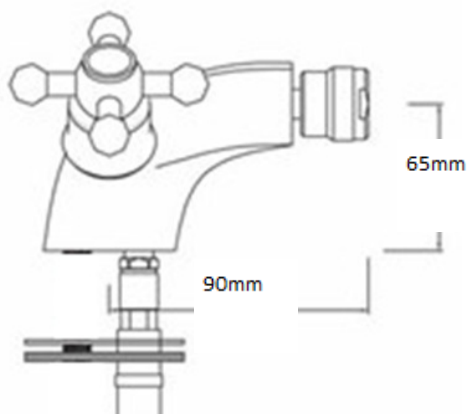

SAGITTARIUS

TAPS & SHOWERING

Construction	Brass Body, Brass Handle
Finish	Chrome
Style	Traditional
Water Pressure Tested Between	Min 0.1 bar, max 5.0bar
Plumbing systems	Suitable for all plumbing systems
Connection inlet	1/2" BSP
Cartridge	Standard Turn
Guarantee	10years on chrome finish, 3 years serviceable parts

FANTASY MONO BIDET

MIXER CHROME

FA/108/C

The information contained on this page was correct at the date of issue. Fitting dimensions are provided as a guide only. Some variation may occur due to manufacturing tolerances. We pursue a policy of continuing improvement in design and performance of our products and so reserve the right to change specifications without prior notice