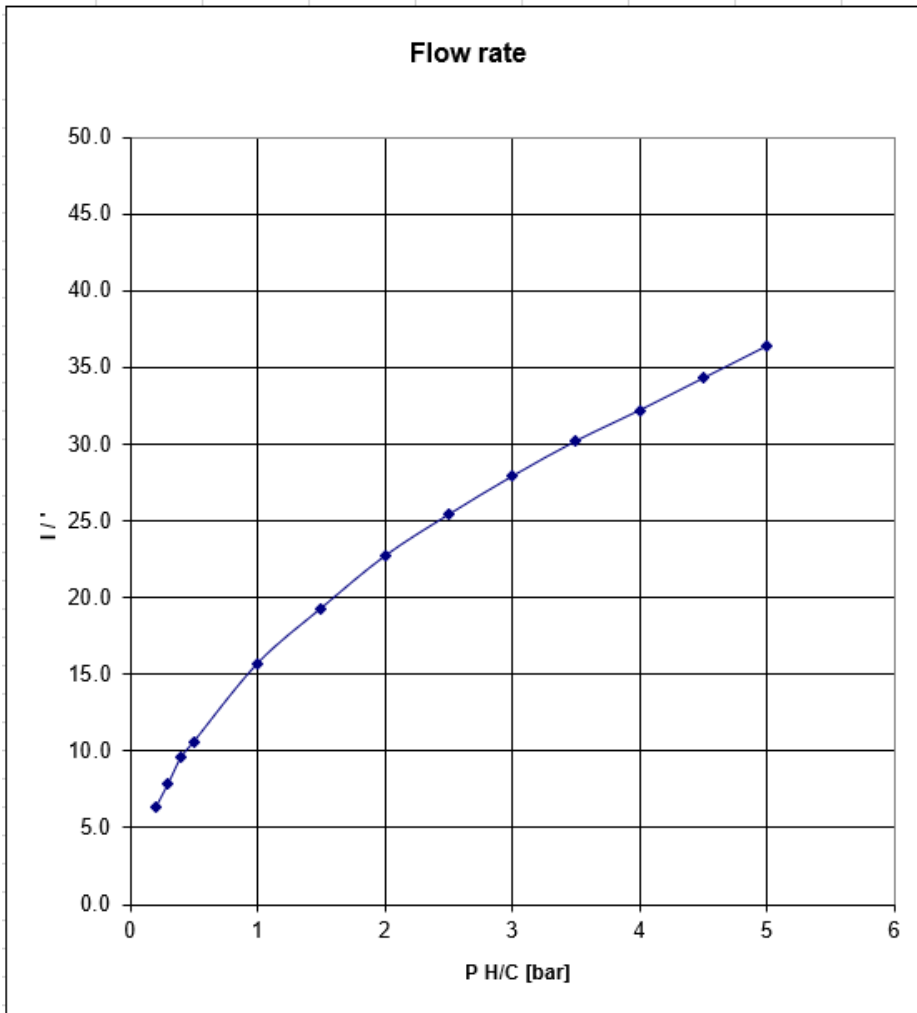

N°	P Hot/cold [bar]	V'
1	0.1	
2	0.2	6.3
3	0.3	7.9
4	0.4	9.6
5	0.5	10.6
6	1	15.7
7	1.5	19.3
8	2	22.7
9	2.5	25.4
10	3	27.9
11	3.5	30.2
12	4	32.2
13	4.5	34.3
14	5	36.4

T hot water	63 °C	±3°
T cold water	10÷15°C	
MIX temp.	38°C	
Bath/shower mixer		

The information contained on this page was correct at the date of issue. Fitting dimensions are provided as a guide only. Some variation may occur due to manufacturing tolerances. We pursue a policy of continuing improvement in design and performance of our products and so reserve the right to change specifications without prior notice

FOR FURTHER ADVICE PLEASE CONTACT :-
SAGITTARIUS LTD UNIT 1 LOWER VICTORIA STREET—CHADDERTON—OLDHAM—OL9 9TU TEL:0616 6202029
EMAIL:TECHNICAL@SAGITTARIUSTAPS.CO.UK