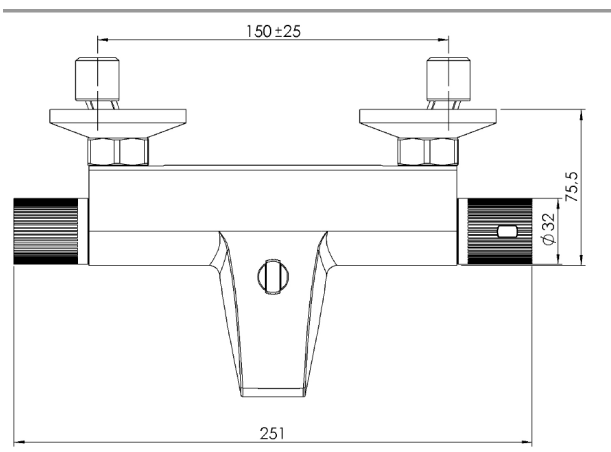

## TAPS & SHOWERING

VENICE DECK MOUNTED  
THERMO BSM CHROME

TBS/083/C

The information contained on this page was correct at the date of issue. Fitting dimensions are provided as a guide only. Some variation may occur due to manufacturing tolerances. We pursue a policy of continuing improvement in design and performance of our products and so reserve the right to change specifications without prior notice