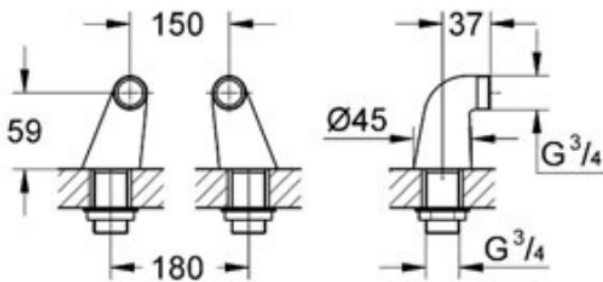

## TAPS & SHOWERING

VENICE DECK MOUNTED  
THERMO BSM CHROME

TBS/083/C

The information contained on this page was correct at the date of issue. Fitting dimensions are provided as a guide only. Some variation may occur due to manufacturing tolerances. We pursue a policy of continuing improvement in design and performance of our products and so reserve the right to change specifications without prior notice