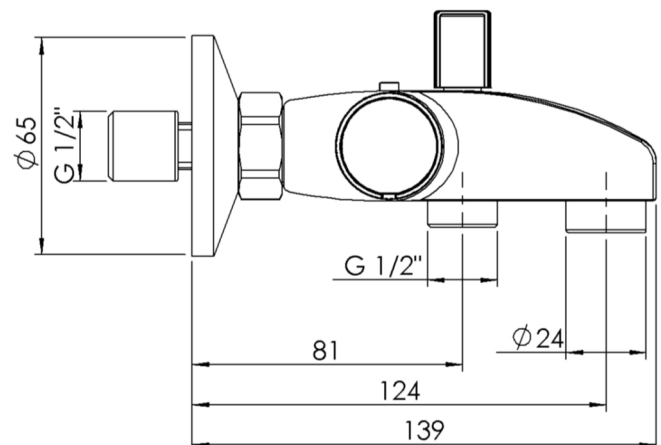

## TAPS & SHOWERING

VENICE DECK MOUNTED  
THERMO BSM CHROME

TBS/083/C

The information contained on this page was correct at the date of issue. Fitting dimensions are provided as a guide only. Some variation may occur due to manufacturing tolerances. We pursue a policy of continuing improvement in design and performance of our products and so reserve the right to change specifications without prior notice

T hot water	63 °C	±3°
T cold water	10÷15°C	
MIX temp.	38°C	
<b>Bath/shower mixer</b>		

The information contained on this page was correct at the date of issue. Fitting dimensions are provided as a guide only. Some variation may occur due to manufacturing tolerances. We pursue a policy of continuing improvement in design and performance of our products and so reserve the right to change specifications without prior notice