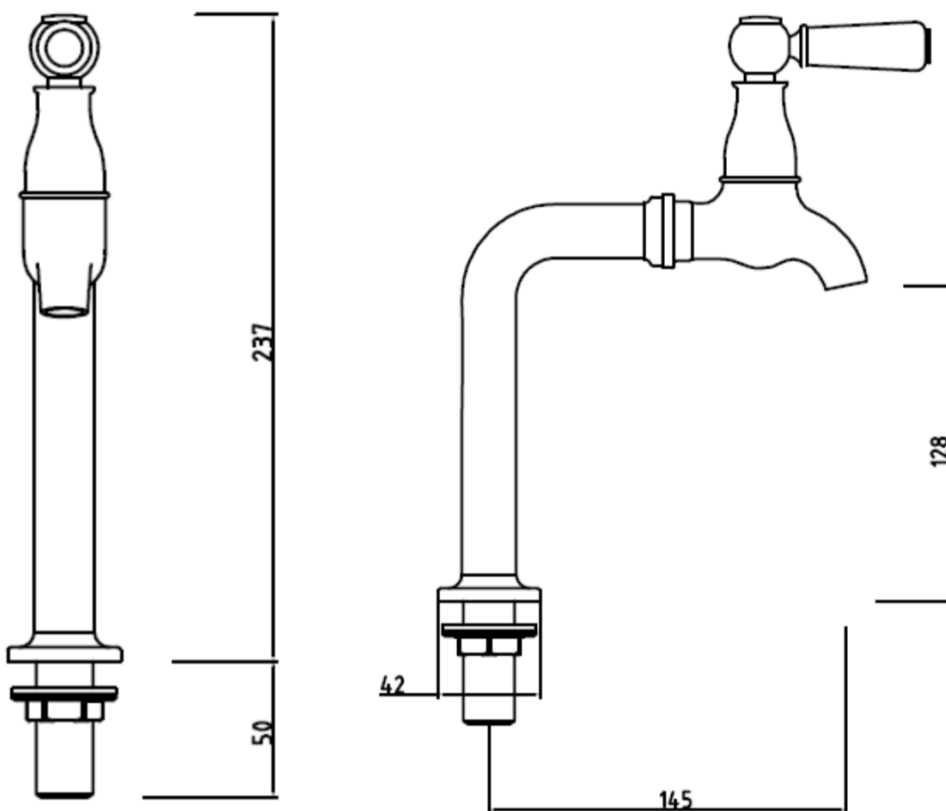

SAGITTARIUS

TAPS & SHOWERING

Construction	Brass
Water Pressure Tested Between	0.2bar , 6.0 bar
Cartridge	1/4 Turn 1/2inch Ceramic disc valves
Guarantee	10yrs Manufacturing Faults, 3yrs serviceable parts

**KENSINGTON LEVER PAIR OF
BIB TAPS AND STANDS
CHROME
KL/295/C**

The information contained on this page was correct at the date of issue. Fitting dimensions are provided as a guide only. Some variation may occur due to manufacturing tolerances. We pursue a policy of continuing improvement in design and performance of our products and so reserve the right to change specifications without prior notice