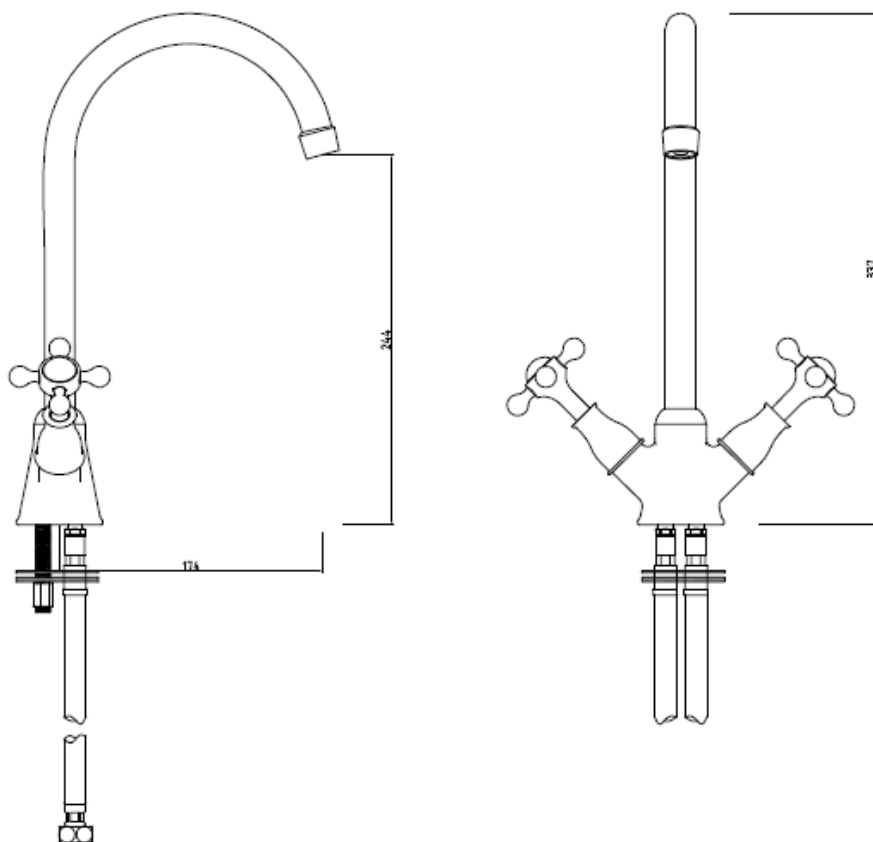

SAGITTARIUS

TAPS & SHOWERING

KENSINGTON MONOBLOC SINK MIXER CHROME KE/292/C

Construction	Brass
Water Pressure Tested Between	0.2bar , 6.0 bar
Cartridge	1/4 Turn 1/2inch Ceramic disc valves
Guarantee	10yrs on Manufacturing faults, 3yrs serviceable parts

The information contained on this page was correct at the date of issue. Fitting dimensions are provided as a guide only. Some variation may occur due to manufacturing tolerances. We pursue a policy of continuing improvement in design and performance of our products and so reserve the right to change specifications without prior notice