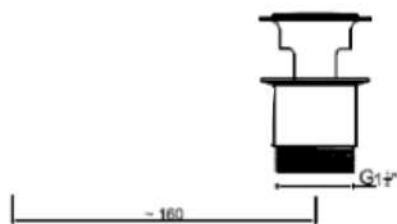

SAGITTARIUS

TAPS & SHOWERING

Construction	Brass Body CuZn40Pb2; Zinc alloy Handle
Finishes	Chrome plated to BS EN 248
Product Type	Contemporary
Water Pressure	Min. 0.1 bar, Max. 6.0 bar
Plumbing Systems	Suitable for all plumbing systems
Standards	Complies with BS6920, BS EN200
Certification	WRAS version available for pre order
Cartridge	40mm Ceramic Disc Cartridge
Aerator	Aerator spout
Fitting	Flexi tail pipe
Packaging	27x24.5x39cm / carton (10 boxes / carton)
Guarantee	10 years against manufacturing faults (excluding serviceable parts).
Additional Information	Supplied with flexible tail water inlets

PRESTIGE DELUXE MONO BASIN MIXER PR/106/C

Flow Rates (Litres per minute)

System Pressure	0.1 Bar	0.2 Bar	0.3 Bar	0.5 Bar	1.0 Bar	1.5 Bar	2.0 Bar	3.0 Bar	4.0 Bar	5.0 Bar
	3.8	4.6	-	6.1	8.3	10.1	11.5	14.2	-	-

The information contained on this page was correct at the date of issue. Fitting dimensions are provided as a guide only. Some variation may occur due to manufacturing tolerances. We pursue a policy of continuing improvement in design and performance of our products and so reserve the right to change specifications without prior notice

FOR FURTHER ADVICE PLEASE CONTACT :-

SAGITTARIUS LTD UNIT 1 LOWER VICTORIA STREET—CHADDERTON—OLDHAM—OL9 9TU TEL:0616 6202029

EMAIL:TECHNICAL@SAGITTARIUSTAPS.CO.UK