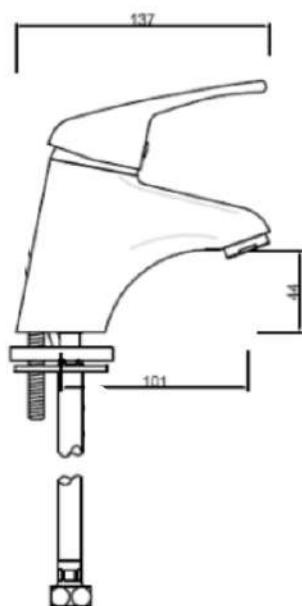

## TAPS & SHOWERING

<b>Construction</b>	Brass Body CuZn40Pb2; Zinc alloy Handle
<b>Finishes</b>	Chrome plated to BS EN 248
<b>Product Type</b>	Contemporary
<b>Water Pressure</b>	Min. 0.1 bar, Max. 6.0 bar
<b>Plumbing Systems</b>	Suitable for all plumbing systems
<b>Standards</b>	Complies with BS6920, BS EN200
<b>Certification</b>	WRAS version available for pre order
<b>Cartridge</b>	40mm Ceramic Disc Cartridge
<b>Aerator</b>	Aerator spout
<b>Fitting</b>	Flexi tail pipe
<b>Packaging</b>	27x24.5x39cm / carton (10 boxes / carton)
<b>Guarantee</b>	10 years against manufacturing faults (excluding serviceable parts).
<b>Additional Information</b>	Supplied with flexible tail water inlets

### Flow Rates (Litres per minute)

System Pressure	0.1 Bar	0.2 Bar	0.3 Bar	0.5 Bar	1.0 Bar	1.5 Bar	2.0 Bar	3.0 Bar	4.0 Bar	5.0 Bar
	3.8	4.6	-	6.1	8.3	10.1	11.5	14.2	-	-

The information contained on this page was correct at the date of issue. Fitting dimensions are provided as a guide only. Some variation may occur due to manufacturing tolerances. We pursue a policy of continuing improvement in design and performance of our products and so reserve the right to change specifications without prior notice