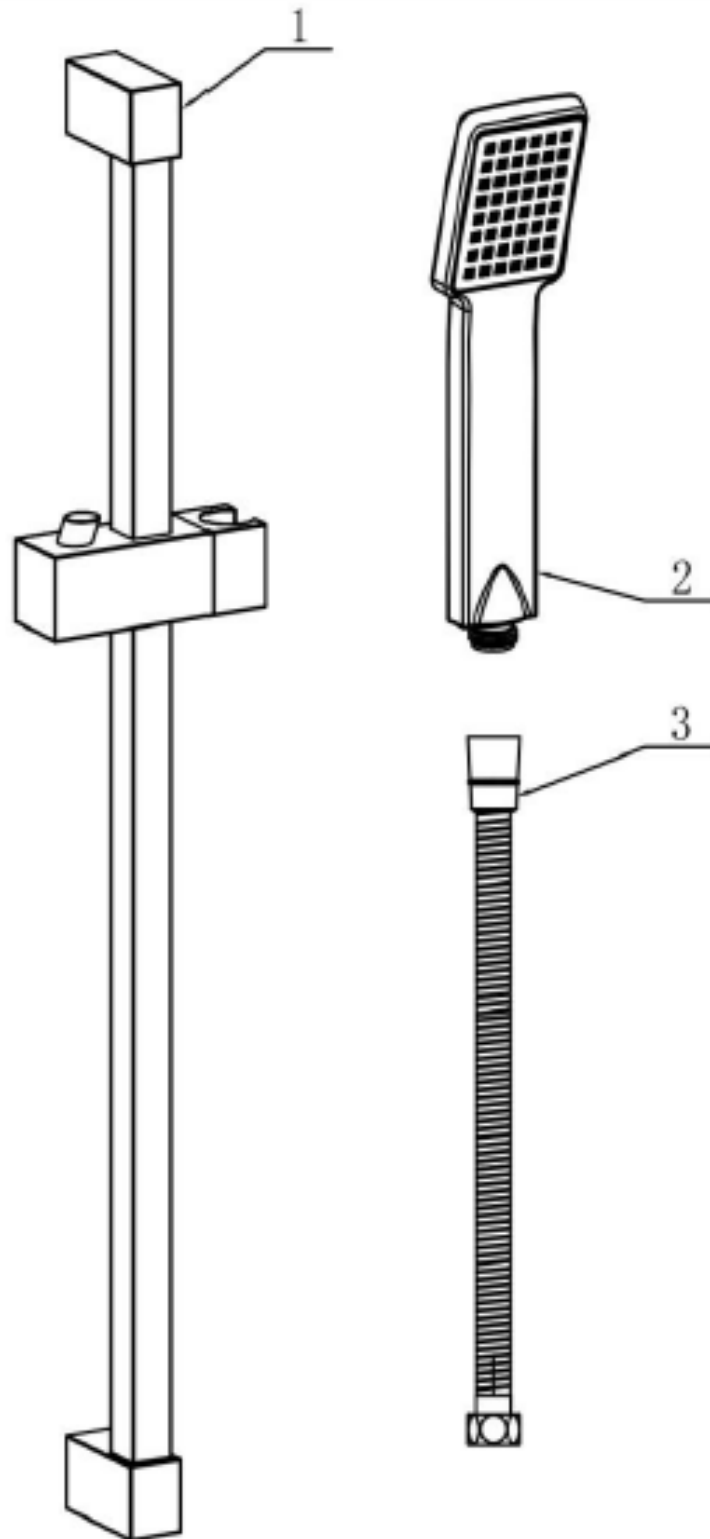

SAGITTARIUS

TAPS & SHOWERING

Construction	Stainless steel & ABS
Finishes	Chrome
Product Type	Contemporary
Water Pressure Tested Between	Min 0.5 bar and Max 5.0 bar
Plumbing Systems	Suitable for all plumbing systems
Guarantee	1 year against manufacturing faults (excluding serviceable parts)
Additional Information	Chrome Stainless steel 610mm Rail Chrome adjustable ABS Handset holder Chrome ABS single mode Shower handset, G1/2" BSP Chrome Stainless steel 1.5m Shower hose, G1/2" BSP

VIAREGGIO 3 MODE PUSH BUTTON SLIDE RAIL KIT CHROME

SRK/534/C

The information contained on this page was correct at the date of issue. Fitting dimensions are provided as a guide only. Some variation may occur due to manufacturing tolerances. We pursue a policy of continuing improvement in design and performance of our products and so reserve the right to change specifications without prior notice

FOR FURTHER ADVICE PLEASE CONTACT :-

SAGITTARIUS LTD UNIT 1 LOWER VICTORIA STREET—CHADDERTON—OLDHAM—OL9 9TU TEL:0616 6202029

EMAIL:TECHNICAL@SAGITTARIUSTAPS.CO.UK

SR34: Shower Slider Rail Kit

NO.	ITEM CODE	DESCRIPTION	QTY
1	SR34-1	SQUARE SLIDING RAIL	1
2	SR34-2	1.5M SHOWER HOSE	1
3	SR34-3	SQUARE HANDSHOWER	1