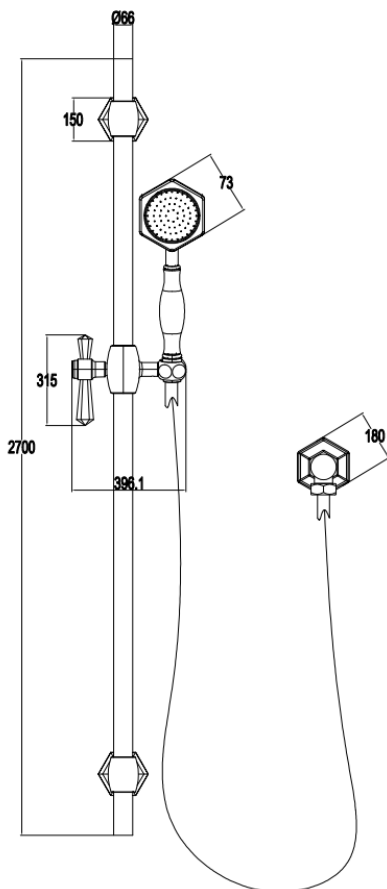

SAGITTARIUS

TAPS & SHOWERING

Construction	Stainless steel & ABS
Finishes	Chrome
Product Type	Contemporary
Water Pressure Tested Between	Min 0.5 bar and Max 5.0 bar
Plumbing Systems	Suitable for all plumbing systems
Guarantee	1 year against manufacturing faults (excluding serviceable parts)
Additional Information	Chrome Stainless steel 610mm Rail Chrome adjustable ABS Handset holder Chrome ABS single mode Shower handset, G1/2" BSP Chrome Stainless steel 1.5m Shower hose, G1/2" BSP

VIAREGGIO 3 MODE PUSH BUTTON SLIDE RAIL KIT CHROME

SRK/534/C

The information contained on this page was correct at the date of issue. Fitting dimensions are provided as a guide only. Some variation may occur due to manufacturing tolerances. We pursue a policy of continuing improvement in design and performance of our products and so reserve the right to change specifications without prior notice

FOR FURTHER ADVICE PLEASE CONTACT :-

SAGITTARIUS LTD UNIT 1 LOWER VICTORIA STREET—CHADDERTON—OLDHAM—OL9 9TU TEL:0616 6202029

EMAIL:TECHNICAL@SAGITTARIUSTAPS.CO.UK

SR34: Shower Slider Rail Kit

NO.	ITEM CODE	DESCRIPTION	QTY
1	SR34-1	SQUARE SLIDING RAIL	1
2	SR34-2	1.5M SHOWER HOSE	1
3	SR34-3	SQUARE HANDSHOWER	1