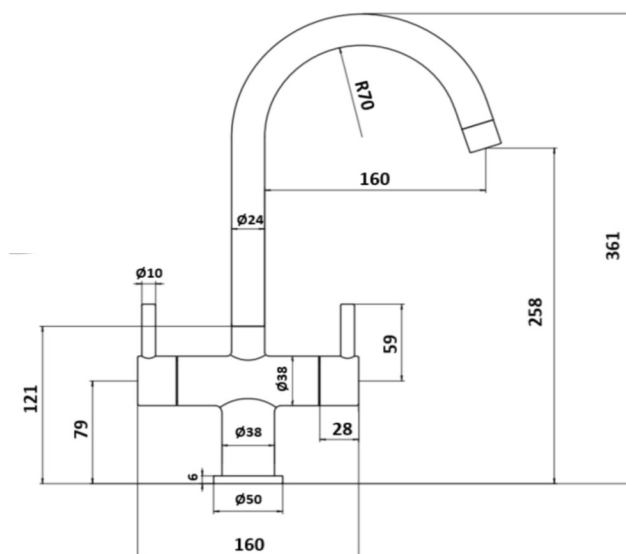

## TAPS & SHOWERING

<b>Construction</b>	Brass Body (CuZn40Pb18); Zinc alloy handle
<b>Finishes</b>	Chrome plated to BS EN 248
<b>Product Type</b>	Contemporary
<b>Water Pressure</b>	Min. 0.2 bar, Max. 6.0 bar
<b>Plumbing Systems</b>	Suitable for all plumbing systems
<b>Standards</b>	Complies with BS5412, BS EN200
<b>Certification</b>	-
<b>Cartridge</b>	1/4 Turn 1/2" Ceramic Disc Valves
<b>Aerator</b>	Aerator
<b>Fitting</b>	Flexible connecting hoses
<b>Packaging</b>	48 x 41 x 34cm / carton (10 boxes / carton)
<b>Guarantee</b>	10 years against manufacturing faults (excluding serviceable parts).
<b>Additional Information</b>	360° Swivel Spout

PIAZZA MONO BLOC

SINK MIXER CHROME

PI/154/C

### Flow Rates (Litres per minute)

System Pressure    0.2 Bar            0.5 Bar            1 Bar            2 Bar            3 Bar            5 Bar

PI/154/C

The information contained on this page was correct at the date of issue. Fitting dimensions are provided as a guide only. Some variation may occur due to manufacturing tolerances. We pursue a policy of continuing improvement in design and performance of our products and so reserve the right to change specifications without prior notice