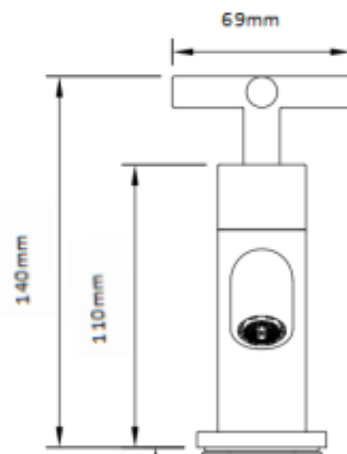

# SAGITTARIUS

<b>Product Code</b>	AV/101/C
<b>Description</b>	Avant Basin Taps Chrome
<b>Finish</b>	Chrome
<b>Design</b>	Contemporary
<b>Connection</b>	1/2" BSP Tails
<b>Plumbing System</b>	Low Pressure & High Pressure. Pumped Or Combination Boiler
<b>Operating System</b>	Minimum Pressure 0.1 to 6.0 Bar
<b>Cartridges</b>	1/2" Ceramic Disc Valves
<b>Approval</b>	WRAS Approved Material
<b>Guarantee</b>	10 Years On Casting & Chrome Finish. 3 Years On Serviceable Moving Parts.

The information contained on this page was correct at the date of issue. Fitting dimensions are provided as a guide only. Some variation may occur due to manufacturing tolerances. We pursue a policy of continuing improvement in design and performance of our products and so reserve the right to change specifications without prior notice