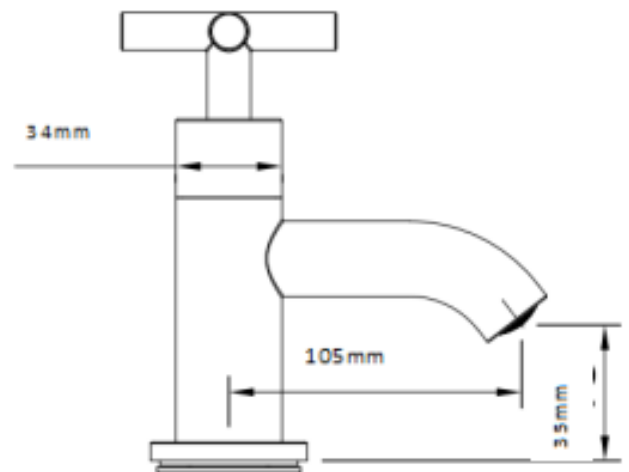

# SAGITTARIUS

<b>Product Code</b>	AV/101/C
<b>Description</b>	Avant Basin Taps Chrome
<b>Finish</b>	Chrome
<b>Design</b>	Contemporary
<b>Connection</b>	1/2" BSP Tails
<b>Plumbing System</b>	Low Pressure & High Pressure. Pumped Or Combination Boiler
<b>Operating System</b>	Minimum Pressure 0.1 to 6.0 Bar
<b>Cartridges</b>	1/2" Ceramic Disc Valves
<b>Approval</b>	WRAS Approved Material
<b>Guarantee</b>	10 Years On Casting & Chrome Finish. 3 Years On Serviceable Moving Parts.