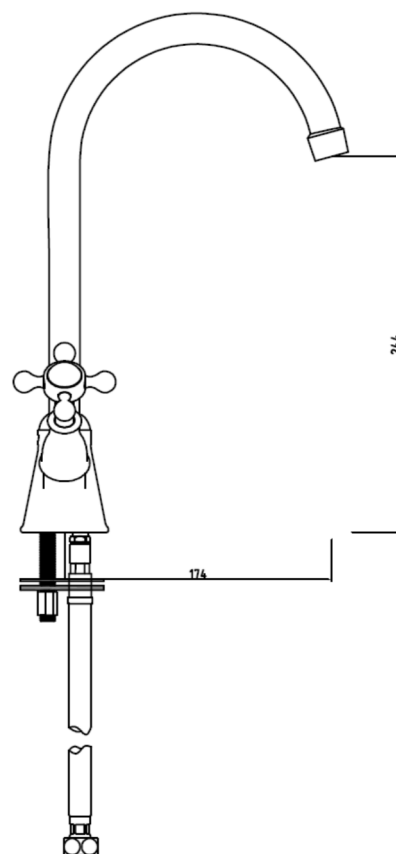

SAGITTARIUS

TAPS & SHOWERING

Construction Brass

Cartridge 1/4 Turn 1/2inch Ceramic disc valves

Guarantee 10yrs on Manufacturing Faults, 3yrs serviceable parts

KENSINGTON MONOBLOC
SINK MIXER CHROME

KE/152/C

The information contained on this page was correct at the date of issue. Fitting dimensions are provided as a guide only. Some variation may occur due to manufacturing tolerances. We pursue a policy of continuing improvement in design and performance of our products and so reserve the right to change specifications without prior notice