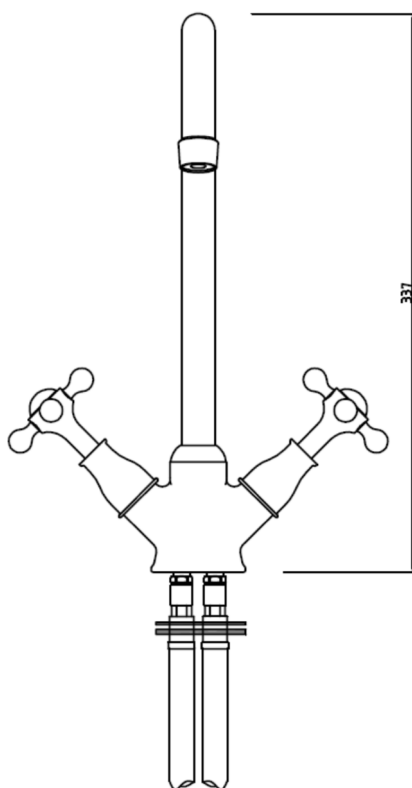

SAGITTARIUS

TAPS & SHOWERING

Construction Brass

Cartridge 1/4 Turn 1/2inch Ceramic disc valves

Guarantee 10yrs on Manufacturing Faults, 3yrs serviceable parts

KENSINGTON MONOBLOC
SINK MIXER CHROME

KE/152/C

The information contained on this page was correct at the date of issue. Fitting dimensions are provided as a guide only. Some variation may occur due to manufacturing tolerances. We pursue a policy of continuing improvement in design and performance of our products and so reserve the right to change specifications without prior notice