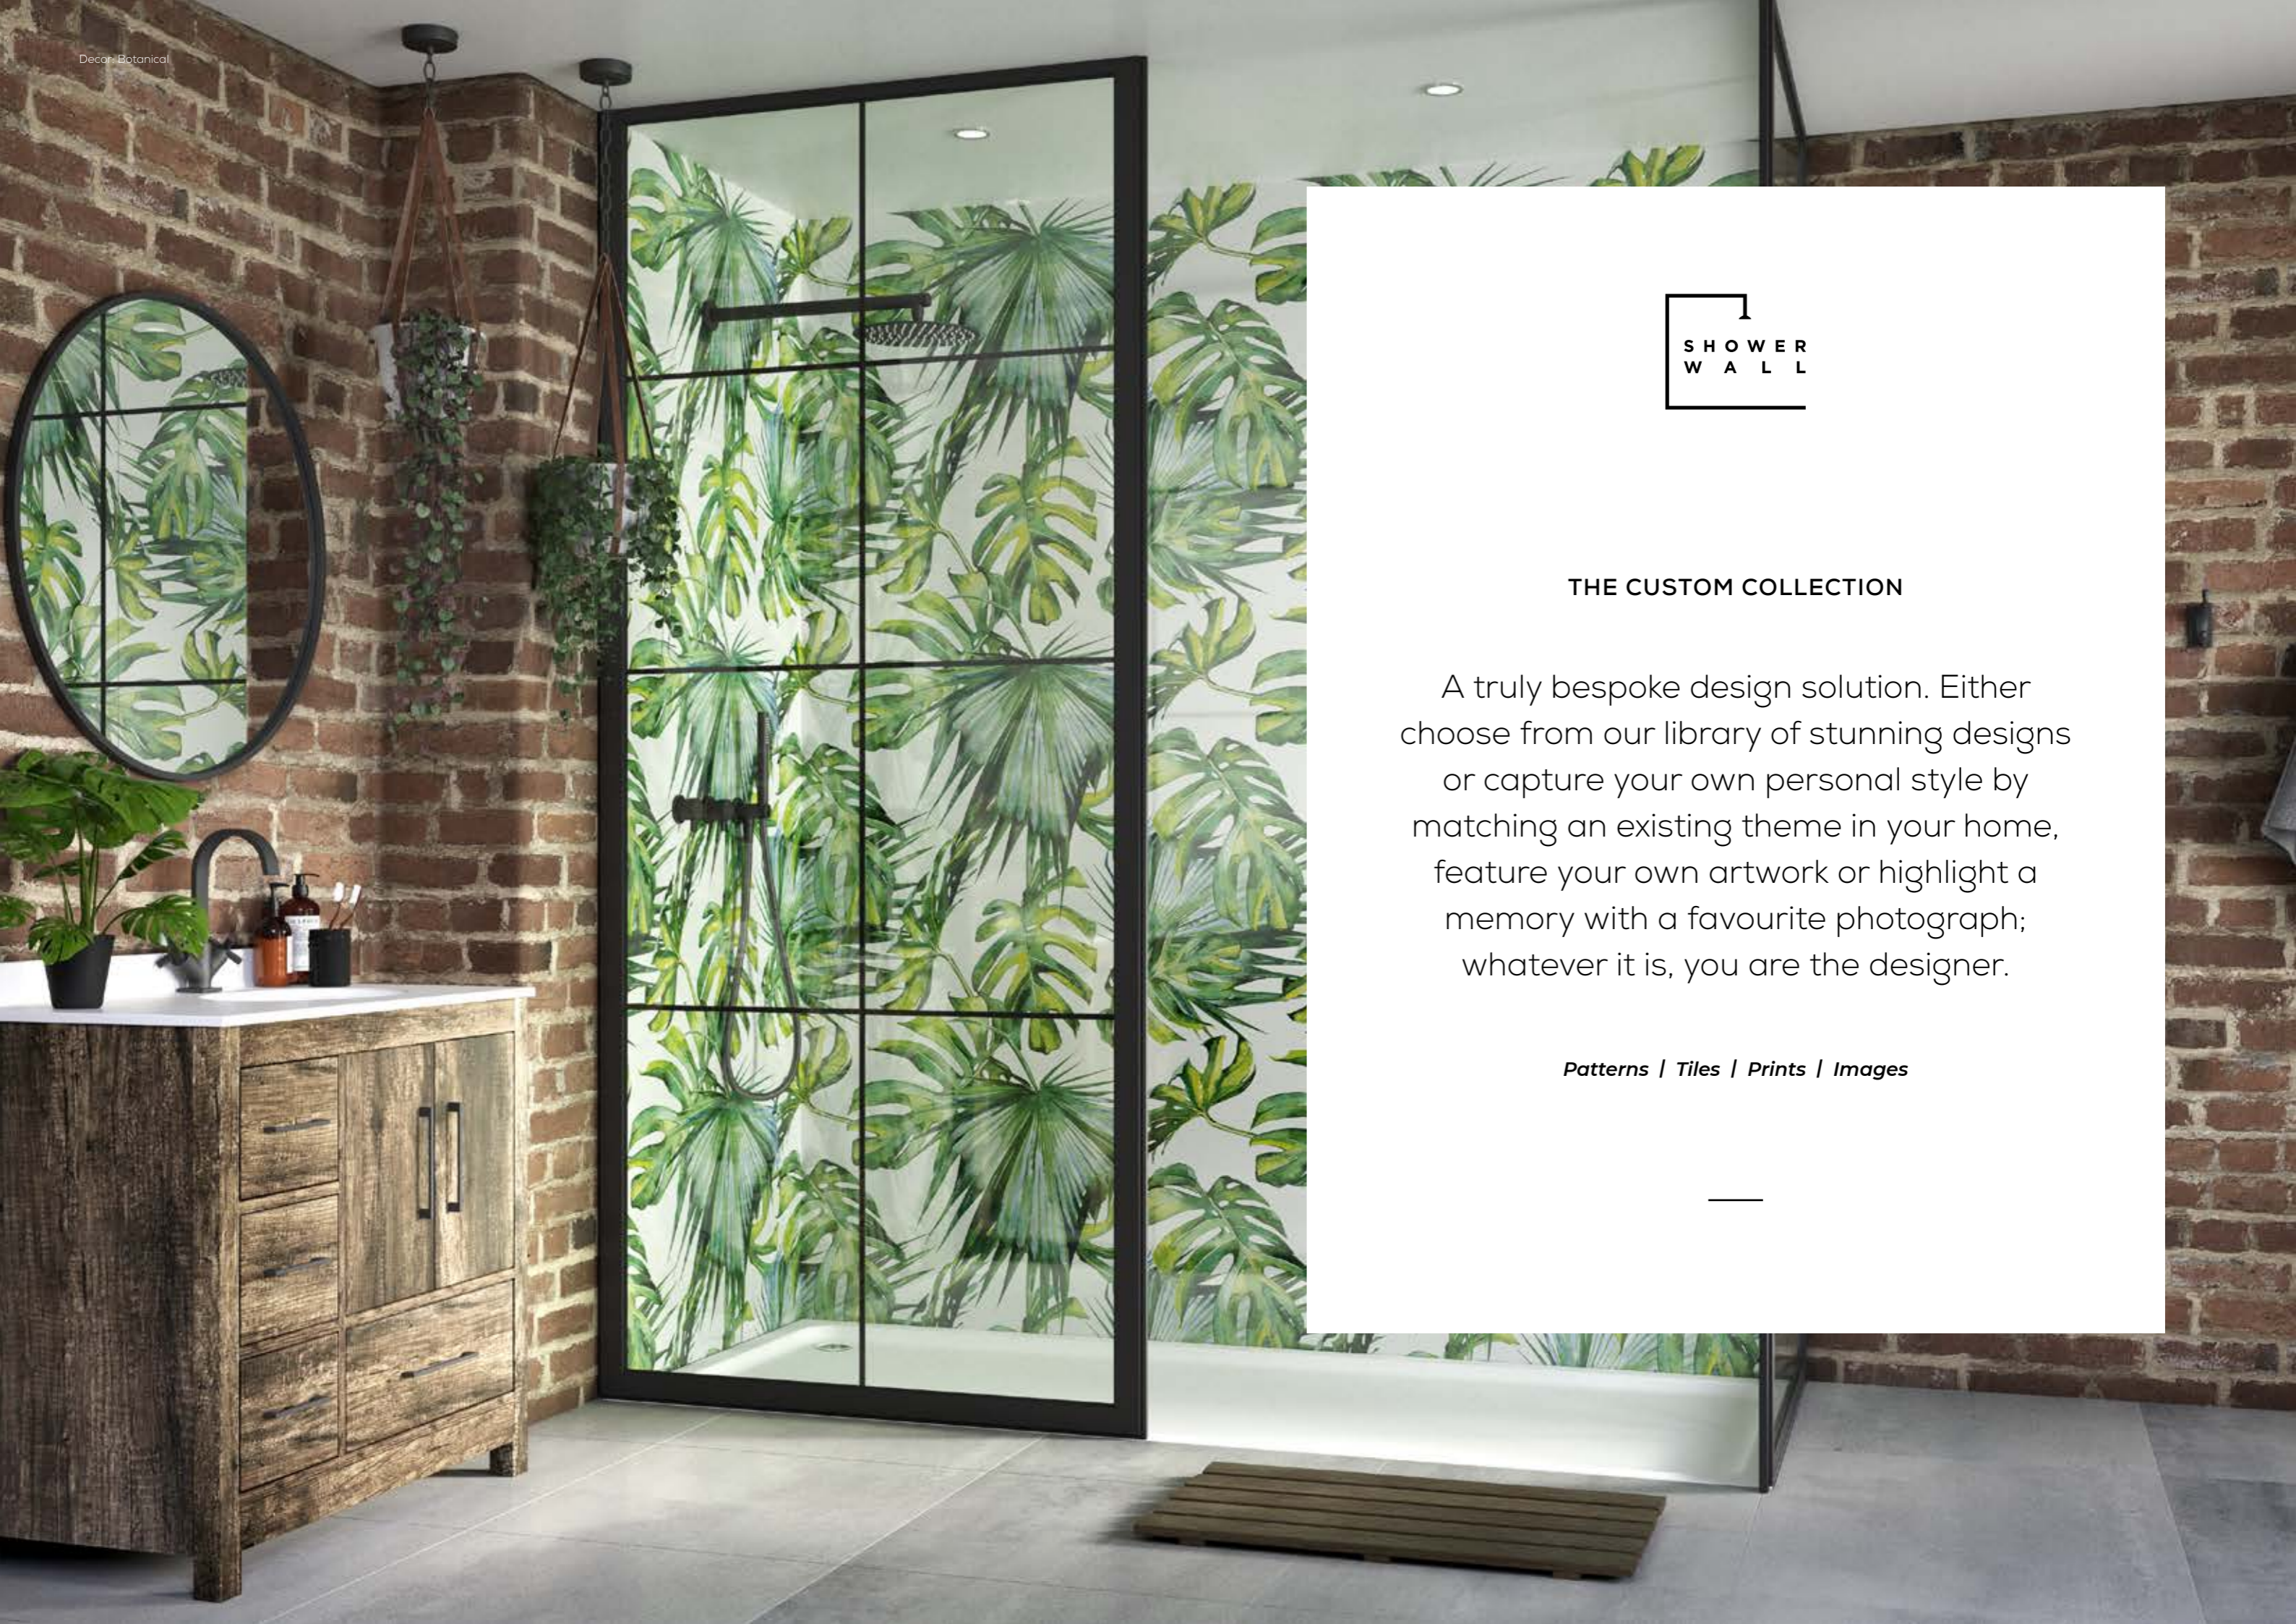

THE CUSTOM COLLECTION

A truly bespoke design solution. Either choose from our library of stunning designs or capture your own personal style by matching an existing theme in your home, feature your own artwork or highlight a memory with a favourite photograph; whatever it is, you are the designer.

Patterns | Tiles | Prints | Images