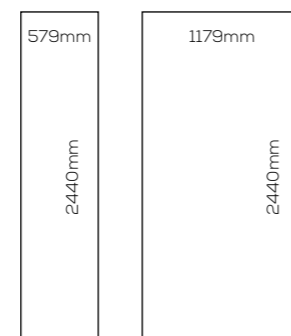

Proclick Panels

All HPL panels are 10.5mm in thickness.

Proclick technology has been engineered to create a mechanical locking system that provides seamless, almost invisible joints. Installation is made easy through the click design which allows panels to be located quickly and easily into place, eliminating the use of joining trims.