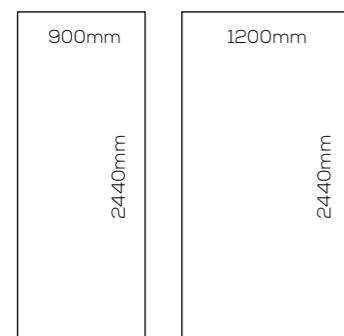

NEXT STEPS

Three steps to create your waterproof Showerwall system.

1. 1 **Decor**
   Select a decor from our extensive range.
2. 2 **Panel Details**
   Select the size, edge finish and number of panels required.
3. 3 **Waterproof System**
   Select the coordinating trims, Sureseal and accessories required.

1 | DECOR

Select your decor from our five collections, you have over 80 to choose from.

Marble | Quarry | Mineral | Acrylic | Custom

2 | PANEL DETAILS

Use the table below to choose your panel size(s), depending on the space available and type of product.

HPL

All decors from the Marble, Quarry and Mineral collections are manufactured from a moisture resistant MDF core and finished with a high pressure laminate (HPL), creating 10.5mm thick panels. These panels are available in 3 widths: 600mm, 900mm or 1200mm; and are 2440mm in height. Choose from square cut panels or take advantage of our Proclick technology which achieves seamless joints without the need for joining trims.

Square Cut Panels