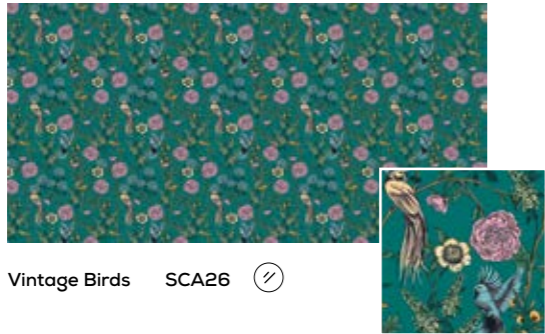

The Custom Collection

PRINTS

Bold prints with outdoor vibes

Bring the outdoors in with botanical inspired prints. From the calming presence of leafy prints through to bold jungle motifs, conjure up a feeling of visual escapism and make your bathroom feel like the perfect retreat.

Vintage Birds SCA26