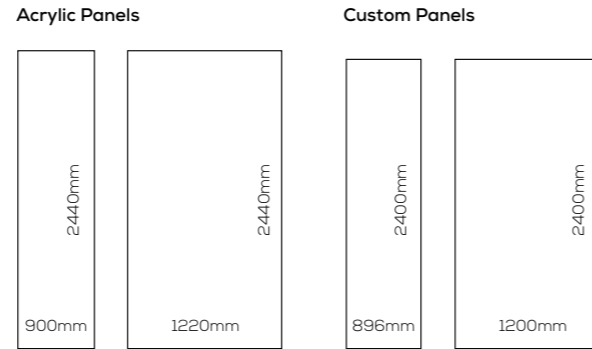

See our collections online using the Showerwall visualiser at showerwall.co.uk/visualiser.

MANUFACTURED IN THE UK

INTRODUCING OUR ACRYLIC COLLECTIONS

All Acrylic panels are 4mm in thickness.

SAMPLES

Whilst images and swatches give a good indication of a decor, nothing compares to seeing how the real thing will work in your space. Order your sample online at www.showerwall.co.uk or email samples@showerwall.co.uk.