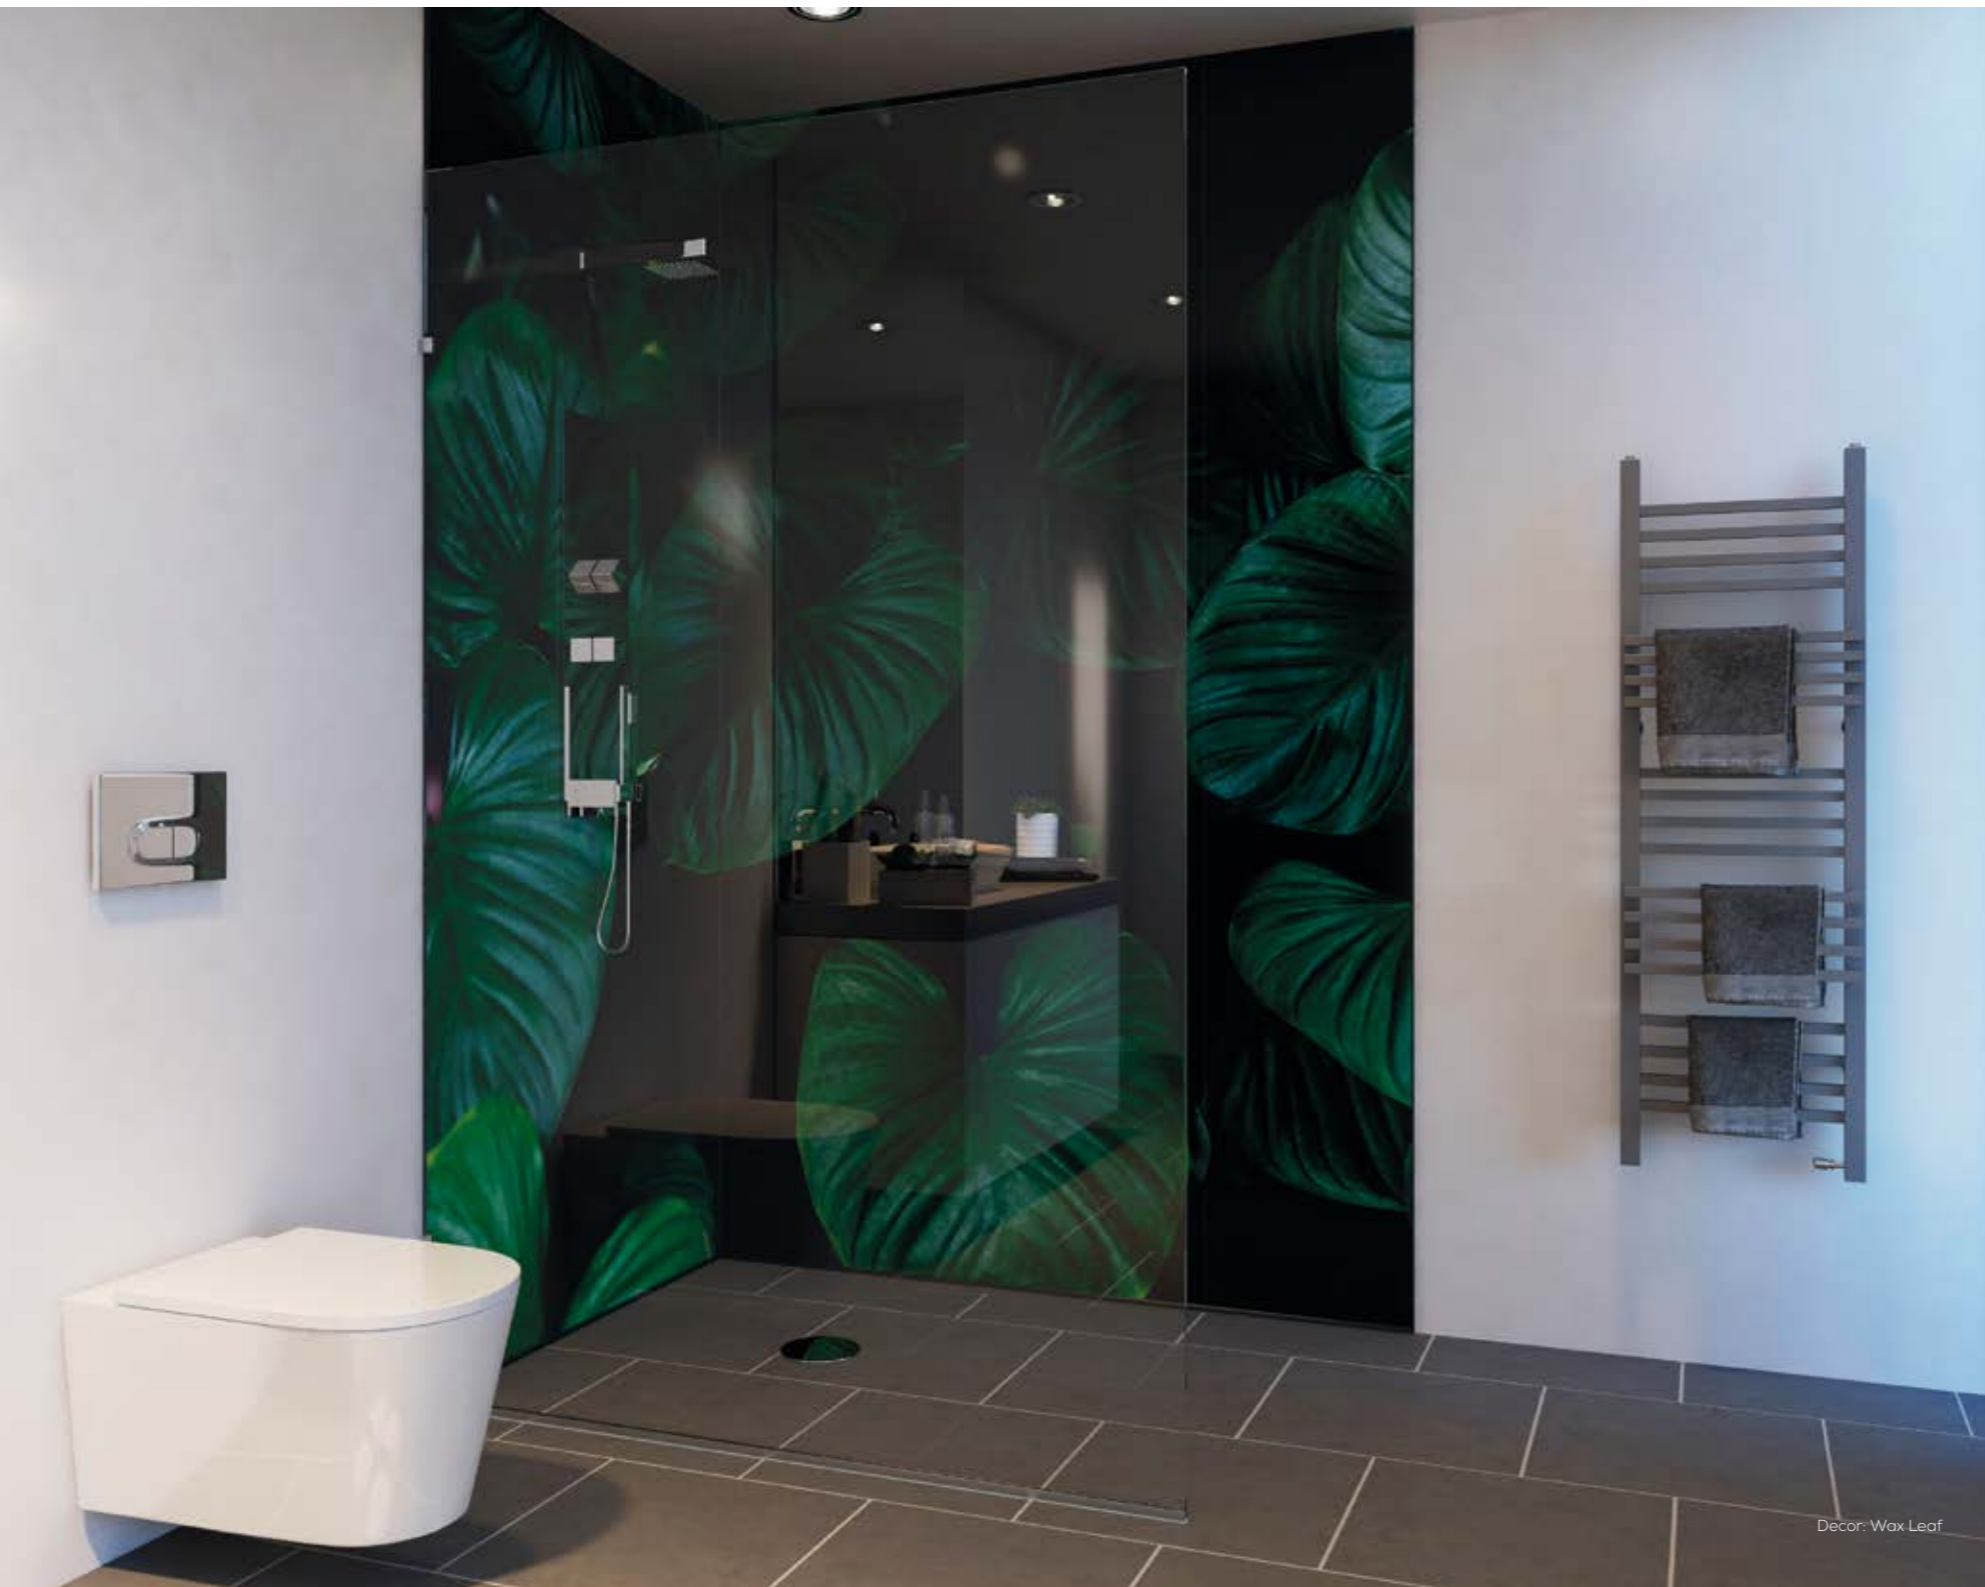

Vintage Birds SCA26

Oriental SCA25

Pineapple SCA28

Order your sample online at www.showerwall.co.uk or email samples@showerwall.co.uk.

Due to variations in the photographic and printing processes the colours shown may vary compared to the actual product. Please refer to our full disclaimer on page 46 for further information and advice.