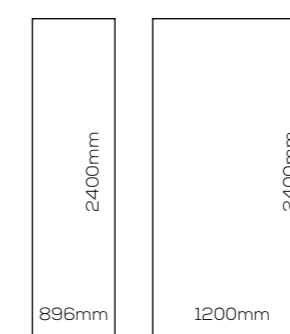

Custom Panels