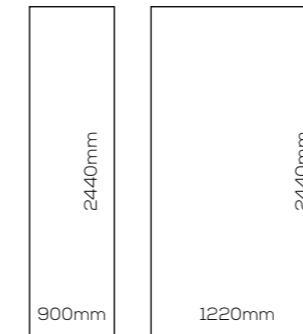

Acrylic Panels