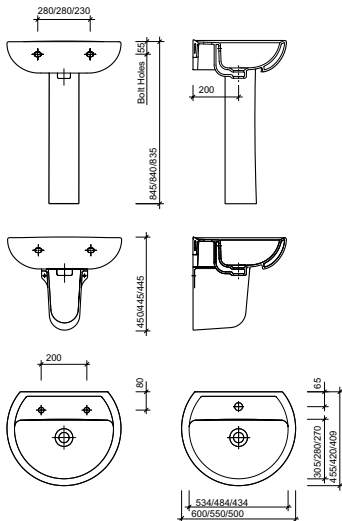

# alcona 600,550,500

co-ordinatingalcona range

Alcona 600 x 455mm washbasin and pedestal

### tap holes

25mm for reduced seepage

### fixings

- a) Pedestal with basin screwed to wall,  
(Pedestal screwed to floor)
- b) Wall bolts

### optional upgrade

Total Install<sup>®</sup> pack

**T11967XX**

Basin bracket fits basin sizes 600 & 550mm.

All measurements shown are in millimetres.  
Drawing sizes are not to scale.

Hotels

Education

Commercial