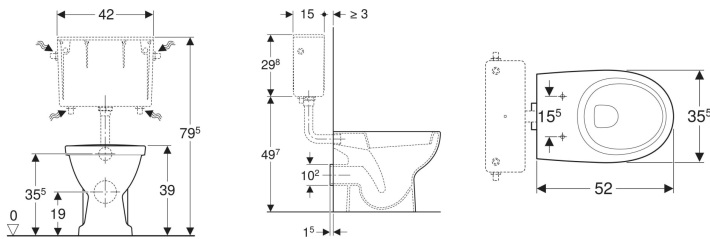

Twyford Alcona floor-standing WC, washdown, flush with the wall

Example image

Application purposes

- For exposed cisterns

Characteristics

- Floor-standing
- Back-to-wall

Scope of delivery

- WC ceramic appliance

To order additionally

- Cistern

- Washdown WC
- With flush rim
- Horizontal outlet
- Type 2 in accordance with EN 997

Technical data

Product material

Vitreous china

- Fastening material

- WC seat

Art. no.	Colour / surface	B	H	T
AR1438WH	white	35.5 cm	39 cm	52 cm