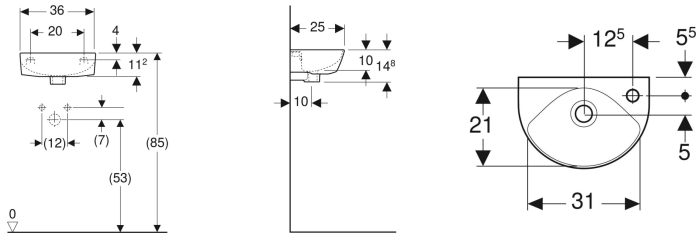

Twyford Alcona handrinse basin, small projection

Example image

Application purposes

- Suitable for installation in small bathrooms and guest WCs

Technical data

Product material | Vitreous china

Art. no.	Colour / surface	Tap hole	Overflow	B	H	T
AR4155WH	white	right	visible	36 cm	14.8 cm	25 cm
AR4156WH	white	left	visible	36 cm	14.8 cm	25 cm
AR4152WH	white	left and right	visible	36 cm	14.8 cm	25 cm