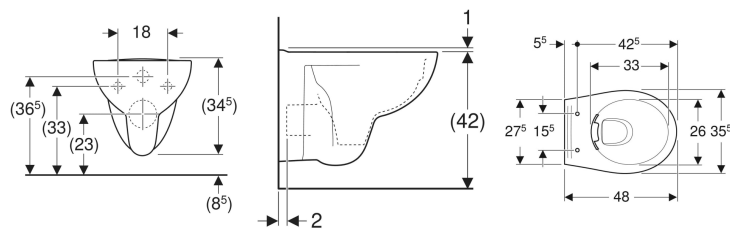

Twyford Alcona wall-hung WC, washdown, small projection, Rimfree

Example image

Application purposes

- For concealed cisterns
- For pressure flushing valves

Characteristics

- Wall-hung

- Washdown WC
- Rimfree
- Type 2 in accordance with EN 997
- Small projection

Technical data

Product material

Vitreous china

To order additionally

- WC seat

Art. no.	Colour / surface	B	H	T
AR1718WH	white	35.5 cm	33.5 cm	48 cm