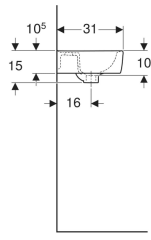

## Twyford Alcona handrinse basin, square design, with asymmetrical overflow

Example image

### To order additionally

- Fastening material

Art. no.	Colour / surface	Tap hole	Overflow	B	H	T
AR4801WH	white	centred	visible	40 cm	15 cm	31 cm
AR4842WH	white	left and right	visible	40 cm	15 cm	31 cm