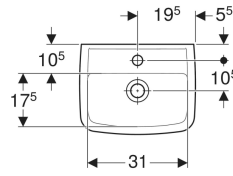

## Twyford Alcona handrinse basin, square design, with asymmetrical overflow

Example image

### To order additionally

- Fastening material

Art. no.	Colour / surface	Tap hole	Overflow	B	H	T
AR4801WH	white	centred	visible	40 cm	15 cm	31 cm
AR4842WH	white	left and right	visible	40 cm	15 cm	31 cm