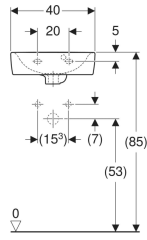

## Twyford Alcona handrinse basin, square design, with asymmetrical overflow

Example image

### To order additionally

- Fastening material

Art. no.	Colour / surface	Tap hole	Overflow	B	H	T
AR4801WH	white	centred	visible	40 cm	15 cm	31 cm
AR4842WH	white	left and right	visible	40 cm	15 cm	31 cm