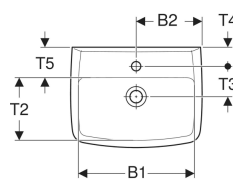

Twyford Alcona handrinse basin, square design

Example image

Product material

Vitreous china

Technical data

To order additionally

- Fastening material

Art. no.	Colour / surface	Tap hole	Overflow	B	B1	B2	H	H1	H2	H3	T	T1	T2	T3	T4	T5
AR4851WH	white	centred	visible	45 cm	39 cm	22 cm	16 cm	11 cm	5.5 cm	12.5 cm	34 cm	18 cm	19 cm	12 cm	6 cm	11.5 cm
AR4841WH	white	centred	visible	50 cm	44 cm	24.5 cm	17 cm	12 cm	5 cm	14 cm	38 cm	18 cm	23 cm	12 cm	6 cm	12 cm
AR4802WH	white	left and right	visible	50 cm	44 cm	24.5 cm	17 cm	12 cm	5 cm	14 cm	38 cm	18 cm	23 cm	12 cm	7 cm	12 cm
AR4852WH	white	centred	visible	45 cm	39 cm	22 cm	16 cm	11 cm	5.5 cm	12.5 cm	34 cm	18 cm	19 cm	12 cm	6 cm	11.5 cm