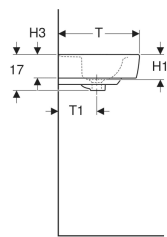

Twyford Alcona handrinse basin, square design

Example image

Product material

Vitreous china

Technical data

To order additionally

- Fastening material

Art. no.	Colour / surface	Tap hole	Overflow	B	B1	B2	H	H1	H2	H3	T	T1	T2	T3	T4	T5
AR4851WH	white	centred	visible	45 cm	39 cm	22 cm	16 cm	11 cm	5.5 cm	12.5 cm	34 cm	18 cm	19 cm	12 cm	6 cm	11.5 cm
AR4841WH	white	centred	visible	50 cm	44 cm	24.5 cm	17 cm	12 cm	5 cm	14 cm	38 cm	18 cm	23 cm	12 cm	6 cm	12 cm
AR4802WH	white	left and right	visible	50 cm	44 cm	24.5 cm	17 cm	12 cm	5 cm	14 cm	38 cm	18 cm	23 cm	12 cm	7 cm	12 cm
AR4852WH	white	centred	visible	45 cm	39 cm	22 cm	16 cm	11 cm	5.5 cm	12.5 cm	34 cm	18 cm	19 cm	12 cm	6 cm	11.5 cm