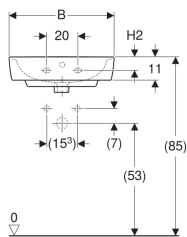

Twyford Alcona handrinse basin, square design

Example image

Product material

Vitreous china

Technical data

To order additionally

- Fastening material

Art. no.	Colour / surface	Tap hole	Overflow	B	B1	B2	H	H1	H2	H3	T	T1	T2	T3	T4	T5
AR4851WH	white	centred	visible	45 cm	39 cm	22 cm	16 cm	11 cm	5.5 cm	12.5 cm	34 cm	18 cm	19 cm	12 cm	6 cm	11.5 cm
AR4841WH	white	centred	visible	50 cm	44 cm	24.5 cm	17 cm	12 cm	5 cm	14 cm	38 cm	18 cm	23 cm	12 cm	6 cm	12 cm
AR4802WH	white	left and right	visible	50 cm	44 cm	24.5 cm	17 cm	12 cm	5 cm	14 cm	38 cm	18 cm	23 cm	12 cm	7 cm	12 cm
AR4852WH	white	centred	visible	45 cm	39 cm	22 cm	16 cm	11 cm	5.5 cm	12.5 cm	34 cm	18 cm	19 cm	12 cm	6 cm	11.5 cm