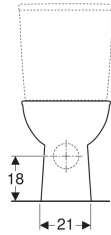

Twyford Alcona floor-standing WC for close-coupled exposed cistern, washdown, horizontal outlet, Rimfree

Example image

Application purposes

- For close-coupled exposed cistern

Characteristics

- Floor-standing
- Washdown WC

- Rimfree
- Type 2 in accordance with EN 997
- Horizontal outlet

Technical data

Product material | Vitreous china

To order additionally

- Cistern
- WC seat

Art. no.	Colour / surface	B	H	T
AR1948WH	white	35.5 cm	40 cm	62.5 cm