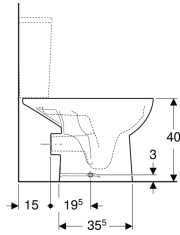

Twyford Alcona floor-standing WC for close-coupled exposed cistern, washdown, horizontal outlet, Rimfree

Example image

Application purposes

- For close-coupled exposed cistern

Characteristics

- Floor-standing
- Washdown WC

- Rimfree
- Type 2 in accordance with EN 997
- Horizontal outlet

Technical data

Product material | Vitreous china

To order additionally

- Cistern
- WC seat

Art. no.	Colour / surface	B	H	T
AR1948WH	white	35.5 cm	40 cm	62.5 cm