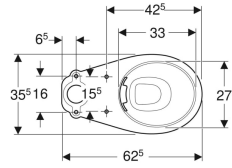

Twyford Alcona floor-standing WC for close-coupled exposed cistern, washdown, horizontal outlet, Rimfree

Example image

Application purposes

- For close-coupled exposed cistern

Characteristics

- Floor-standing
- Washdown WC

- Rimfree
- Type 2 in accordance with EN 997
- Horizontal outlet

Technical data

Product material | Vitreous china

To order additionally

- Cistern
- WC seat

Art. no.	Colour / surface	B	H	T
AR1948WH	white	35.5 cm	40 cm	62.5 cm