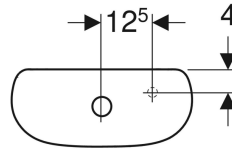

Twyford Alcona exposed cistern, close-coupled, dual flush, bottom water supply connection

Example image

Application purposes

- For close-coupled installation

Characteristics

- Dual flush

- Close-coupled
- Type 2 in accordance with EN 997
- Water supply connection on the bottom right

Technical data

Product material | Vitreous china

Art. no.	Colour / surface	B	H	T
AR2346WH	white	37.5 cm	38.5 cm	16 cm