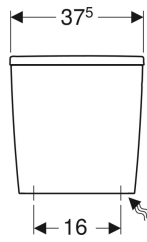

Twyford Alcona exposed cistern, close-coupled, dual flush, bottom water supply connection

Example image

Application purposes

- For close-coupled installation

Characteristics

- Dual flush

- Close-coupled
- Type 2 in accordance with EN 997
- Water supply connection on the bottom right

Technical data

Product material | Vitreous china

Art. no.	Colour / surface	B	H	T
AR2346WH	white	37.5 cm	38.5 cm	16 cm