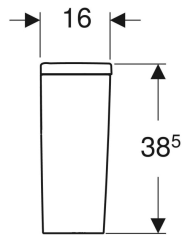

Twyford Alcona exposed cistern, close-coupled, dual flush, bottom water supply connection

Example image

Application purposes

- For close-coupled installation

Characteristics

- Dual flush

- Close-coupled
- Type 2 in accordance with EN 997
- Water supply connection on the bottom right

Technical data

Product material | Vitreous china

Art. no.	Colour / surface	B	H	T
AR2346WH	white	37.5 cm	38.5 cm	16 cm