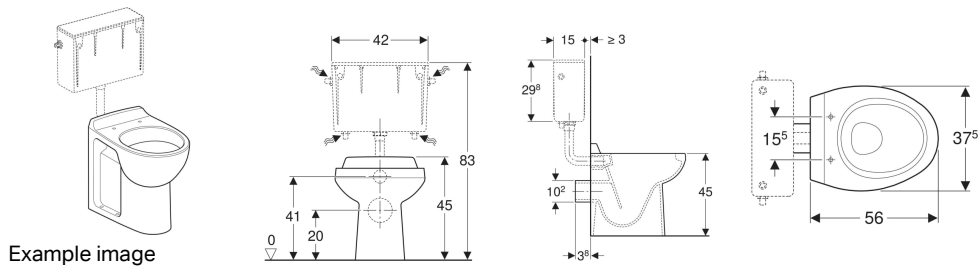

Twyford Avalon floor-standing WC, washdown, raised, for exposed cistern, close-coupled or back-to-wall

Application purposes

- For exposed and concealed cisterns

Characteristics

- Washdown WC
- Floor-standing

Scope of delivery

- WC ceramic appliance

To order additionally

- Cistern
- WC seat

- Back-to-wall
- Type 2 in accordance with EN 997
- Horizontal outlet

Technical data

Product material | Vitreous china

Art. no.	Colour / surface	B	H	T	Outlet
AV1168WH	white	37.5 cm	45 cm	56 cm	horizontal