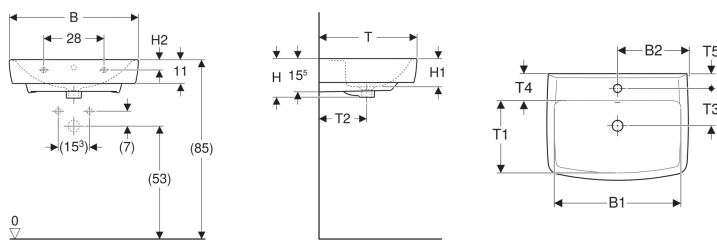

### Characteristics

- Can be combined with half pedestal
- Can be combined with full pedestal

### Technical data

Product material

Vitreous china

Art. no.	Colour / surface	Tap hole	Overflow	B	B1	B2	H	H1	H2	T	T1	T2	T3	T4	T5
AR4861WH	white	centred	visible	60 cm	54 cm	30 cm	18 cm	13 cm	7 cm	45 cm	30 cm	22 cm	15.5 cm	12 cm	6.5 cm
AR4871WH	white	centred	visible	55 cm	49 cm	27.5 cm	17.5 cm	12.5 cm	5.5 cm	42 cm	27 cm	20 cm	13.5 cm	10.5 cm	6.5 cm
AR4872WH	white	left and right	visible	55 cm	49 cm	27.5 cm	17.5 cm	12.5 cm	5.5 cm	42 cm	27 cm	20 cm	13.5 cm	10.5 cm	6.5 cm
AR4342WH	white	left and right	visible	60 cm	54 cm	30 cm	18 cm	13 cm	7 cm	45 cm	30 cm	22 cm	15.5 cm	12 cm	7 cm