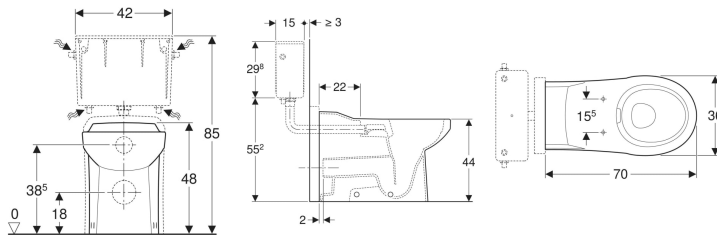

Twyford Avalon floor-standing WC, washdown, raised, back-to-wall, large projection, Rimfree

Example image

Application purposes

- For concealed cisterns

Characteristics

- Floor-standing
- Back-to-wall
- Washdown WC
- Rimfree

- Horizontal outlet
- Type 2 in accordance with EN 997
- Hidden fastening
- Large projection
- Raised seat height

Technical data

Product material

Vitreous china

Scope of delivery

- WC ceramic appliance

- Fastening material

To order additionally

- Cistern

- WC seat

| Art. no. | Colour / surface | B | H | T | Outlet |
|----------|------------------|-------|-------|-------|------------|
| AV1498WH | white | 36 cm | 48 cm | 70 cm | horizontal |