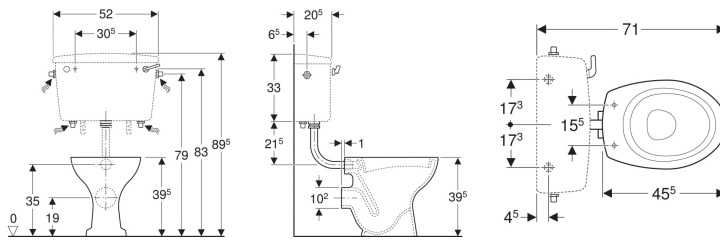

Twyford Classic floor-standing WC for exposed cistern, low-level, washdown WC, horizontal outlet

Application purposes

- For exposed cisterns
- For low level installation

Characteristics

- Floor-standing

Scope of delivery

- WC ceramic appliance

To order additionally

- Cistern
- WC seat

- Washdown WC
- Type 2 in accordance with EN 997
- Horizontal outlet

Technical data

Product material | Vitreous china

Art. no.	Colour / surface
CC1138WH	white