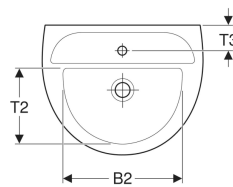

## Twyford Sola handrinse basin with overflow

Example image

### Technical data

Product material

Vitreous china

Art. no.	Colour / surface	Tap hole	Overflow	B	B1	B2	H	H1	T	T1	T2	T3
SA4111WH	white	centred	visible	40 cm	22.5 cm	28.5 cm	21.5 cm	5.5 cm	34.5 cm	18 cm	17.5 cm	6.5 cm
SA4112WH	white	left and right	visible	40 cm	22.5 cm	28.5 cm	21.5 cm	5.5 cm	34.5 cm	18 cm	17.5 cm	7.5 cm
SA4211WH	white	centred	visible	50 cm	28 cm	37 cm	24 cm	6 cm	40 cm	19.5 cm	23 cm	7.5 cm
SA4212WH	white	left and right	visible	50 cm	28 cm	37 cm	24 cm	6 cm	40 cm	19.5 cm	23 cm	7.5 cm