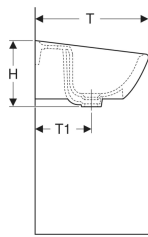

## Twyford Sola handrinse basin with overflow

Example image

### Characteristics

- Can be combined with half pedestal

### Scope of delivery

- Handrinse basin

### Technical data

Product material

Vitreous china

Art. no.	Colour / surface	Tap hole	Overflow	B	B1	B2	H	H1	T	T1	T2	T3
SA4111WH	white	centred	visible	40 cm	22.5 cm	28.5 cm	21.5 cm	5.5 cm	34.5 cm	18 cm	17.5 cm	6.5 cm
SA4112WH	white	left and right	visible	40 cm	22.5 cm	28.5 cm	21.5 cm	5.5 cm	34.5 cm	18 cm	17.5 cm	7.5 cm
SA4211WH	white	centred	visible	50 cm	28 cm	37 cm	24 cm	6 cm	40 cm	19.5 cm	23 cm	7.5 cm
SA4212WH	white	left and right	visible	50 cm	28 cm	37 cm	24 cm	6 cm	40 cm	19.5 cm	23 cm	7.5 cm