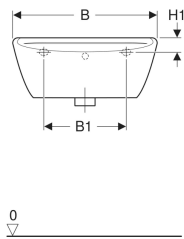

## Twyford Sola handrinse basin with overflow

Example image

### Characteristics

- Can be combined with half pedestal

### Technical data

Product material

Vitreous china

Art. no.	Colour / surface	Tap hole	Overflow	B	B1	B2	H	H1	T	T1	T2	T3
SA4111WH	white	centred	visible	40 cm	22.5 cm	28.5 cm	21.5 cm	5.5 cm	34.5 cm	18 cm	17.5 cm	6.5 cm
SA4112WH	white	left and right	visible	40 cm	22.5 cm	28.5 cm	21.5 cm	5.5 cm	34.5 cm	18 cm	17.5 cm	7.5 cm
SA4211WH	white	centred	visible	50 cm	28 cm	37 cm	24 cm	6 cm	40 cm	19.5 cm	23 cm	7.5 cm
SA4212WH	white	left and right	visible	50 cm	28 cm	37 cm	24 cm	6 cm	40 cm	19.5 cm	23 cm	7.5 cm