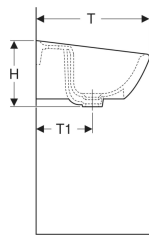

Twyford Sola handrinse basin without overflow

Example image

Application purposes

- For healthcare facilities

Characteristics

- Can be combined with half pedestal

Scope of delivery

- Handrinse basin

To order additionally

- Fastening material

- Can be combined with full pedestal

Technical data

Product material

Vitreous china

Art. no.	Colour / surface	Tap hole	Overflow	B	B1	B2	H	H1	T	T1	T2	T3
SA4150WH	white	without	without	40 cm	22.5 cm	28.5 cm	21.5 cm	5.5 cm	34.5 cm	18 cm	17.5 cm	
SA4152WH	white	left and right	without	40 cm	22.5 cm	28.5 cm	21.5 cm	5.5 cm	34.5 cm	18 cm	17.5 cm	7.5 cm
SA4155WH	white	right	without	40 cm	22.5 cm	28.5 cm	21.5 cm	5.5 cm	34.5 cm	18 cm	17.5 cm	7.5 cm
SA4156WH	white	left	without	40 cm	22.5 cm	28.5 cm	21.5 cm	5.5 cm	34.5 cm	18 cm	17.5 cm	7.5 cm
SA4250WH	white	without	without	50 cm	28 cm	37 cm	24 cm	6 cm	40 cm	19.5 cm	23 cm	
SA4251WH	white	centred	without	50 cm	28 cm	37 cm	24 cm	6 cm	40 cm	19.5 cm	23 cm	7 cm
SA4252WH	white	left and right	without	50 cm	28 cm	37 cm	24 cm	6 cm	40 cm	19.5 cm	23 cm	7.5 cm
SA4255WH	white	right	without	50 cm	28 cm	37 cm	24 cm	6 cm	40 cm	19.5 cm	23 cm	7.5 cm
SA4256WH	white	left	without	50 cm	28 cm	37 cm	24 cm	6 cm	40 cm	19.5 cm	23 cm	7.5 cm