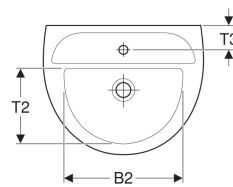

Twyford Sola handrinse basin without overflow

Example image

Application purposes

- For healthcare facilities

Characteristics

- Can be combined with half pedestal

Scope of delivery

- Handrinse basin

To order additionally

- Fastening material

- Can be combined with full pedestal

Technical data

Product material

Vitreous china

Art. no.	Colour / surface	Tap hole	Overflow	B	B1	B2	H	H1	T	T1	T2	T3
SA4150WH	white	without	without	40 cm	22.5 cm	28.5 cm	21.5 cm	5.5 cm	34.5 cm	18 cm	17.5 cm	
SA4152WH	white	left and right	without	40 cm	22.5 cm	28.5 cm	21.5 cm	5.5 cm	34.5 cm	18 cm	17.5 cm	7.5 cm
SA4155WH	white	right	without	40 cm	22.5 cm	28.5 cm	21.5 cm	5.5 cm	34.5 cm	18 cm	17.5 cm	7.5 cm
SA4156WH	white	left	without	40 cm	22.5 cm	28.5 cm	21.5 cm	5.5 cm	34.5 cm	18 cm	17.5 cm	7.5 cm
SA4250WH	white	without	without	50 cm	28 cm	37 cm	24 cm	6 cm	40 cm	19.5 cm	23 cm	
SA4251WH	white	centred	without	50 cm	28 cm	37 cm	24 cm	6 cm	40 cm	19.5 cm	23 cm	7 cm
SA4252WH	white	left and right	without	50 cm	28 cm	37 cm	24 cm	6 cm	40 cm	19.5 cm	23 cm	7.5 cm
SA4255WH	white	right	without	50 cm	28 cm	37 cm	24 cm	6 cm	40 cm	19.5 cm	23 cm	7.5 cm
SA4256WH	white	left	without	50 cm	28 cm	37 cm	24 cm	6 cm	40 cm	19.5 cm	23 cm	7.5 cm