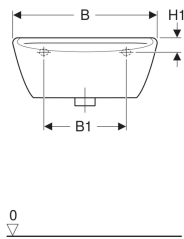

Twyford Sola handrinse basin without overflow

Example image

Application purposes

- For healthcare facilities

Characteristics

- Can be combined with half pedestal

Scope of delivery

- Handrinse basin

To order additionally

- Fastening material

- Can be combined with full pedestal

Technical data

Product material

Vitreous china

Art. no.	Colour / surface	Tap hole	Overflow	B	B1	B2	H	H1	T	T1	T2	T3
SA4150WH	white	without	without	40 cm	22.5 cm	28.5 cm	21.5 cm	5.5 cm	34.5 cm	18 cm	17.5 cm	
SA4152WH	white	left and right	without	40 cm	22.5 cm	28.5 cm	21.5 cm	5.5 cm	34.5 cm	18 cm	17.5 cm	7.5 cm
SA4155WH	white	right	without	40 cm	22.5 cm	28.5 cm	21.5 cm	5.5 cm	34.5 cm	18 cm	17.5 cm	7.5 cm
SA4156WH	white	left	without	40 cm	22.5 cm	28.5 cm	21.5 cm	5.5 cm	34.5 cm	18 cm	17.5 cm	7.5 cm
SA4250WH	white	without	without	50 cm	28 cm	37 cm	24 cm	6 cm	40 cm	19.5 cm	23 cm	
SA4251WH	white	centred	without	50 cm	28 cm	37 cm	24 cm	6 cm	40 cm	19.5 cm	23 cm	7 cm
SA4252WH	white	left and right	without	50 cm	28 cm	37 cm	24 cm	6 cm	40 cm	19.5 cm	23 cm	7.5 cm
SA4255WH	white	right	without	50 cm	28 cm	37 cm	24 cm	6 cm	40 cm	19.5 cm	23 cm	7.5 cm
SA4256WH	white	left	without	50 cm	28 cm	37 cm	24 cm	6 cm	40 cm	19.5 cm	23 cm	7.5 cm