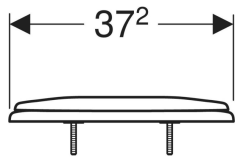

Twyford Option WC seat

Example image

Application purposes

- For private bathrooms and hotels

Characteristics

- Sandwich shape

Scope of delivery

- WC seat

Art. no.	Colour / surface	Fastening	Hinge material
OT7815WH	white / glossy	from below	Stainless steel
ST2810WH	white / glossy	from below	Plastic