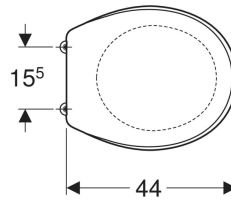

Twyford Option WC seat

Example image

Application purposes

- For private bathrooms and hotels

Characteristics

- Sandwich shape

Scope of delivery

- WC seat

Art. no.	Colour / surface	Fastening	Hinge material
OT7815WH	white / glossy	from below	Stainless steel
ST2810WH	white / glossy	from below	Plastic