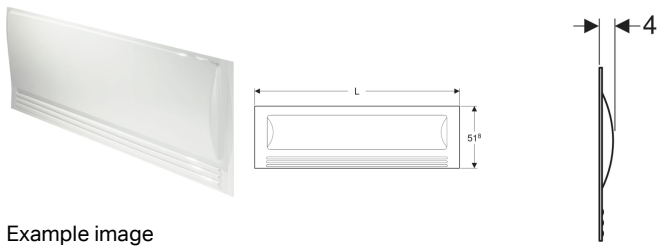

## Twyford Omnifit front panel for rectangular bathtub

Example image

### Characteristics

- Rectangular

### To order additionally

- End panel

Art. no.	Colour / surface	L	H	T
PP2175WH	white / glossy	152.4 cm	51.8 cm	4 cm
PP2171WH	white / glossy	170 cm	51.14 cm	4 cm