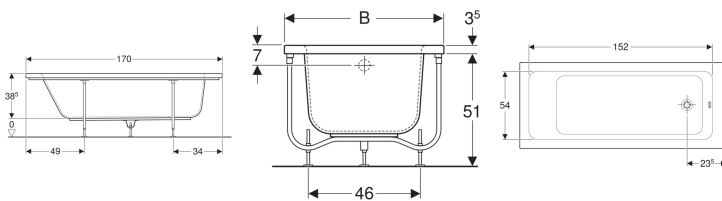

Twyford Aspect rectangular bathtub with feet

Example image

Application purposes

- For private bathrooms and hotels
- For installation with bathtub feet or supports

Characteristics

- Rectangular

Scope of delivery

- Set of feet for rectangular bathtub

To order additionally

- Bathtub panel

- Outlet at foot
- Drain hole \varnothing 52 mm

Technical data

Product material

Sanitary acrylic

Art. no.	Colour / surface	L	L1	B	B1	H	Total water capacity
AP8550WH	white / glossy	170 cm	152 cm	75 cm	54 cm	38.5 cm	220 l
AP8502WH	white / glossy	170 cm	152 cm	70 cm	54 cm	38.5 cm	195 l
AP8500WH	white / glossy	170 cm	152 cm	70 cm	54 cm	38.5 cm	195 l