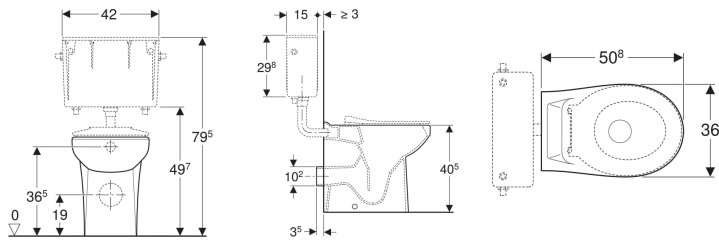

**Twyford Sola floor-standing WC for close-coupled exposed cistern or for concealed cistern**

Example image

**Application purposes**

- For children
- For childcare
- For exposed and concealed cisterns

**Characteristics**

- Floor-standing

**Scope of delivery**

- Fastening material

**To order additionally**

- Cistern

- Back-to-wall
- Washdown WC
- Rimfree
- Type 2 in accordance with EN 997
- Horizontal outlet

**Technical data**

Product material

Vitreous china

Art. no.	Colour / surface
----------	------------------

SA1968WH	white / glossy
----------	----------------

- WC seat